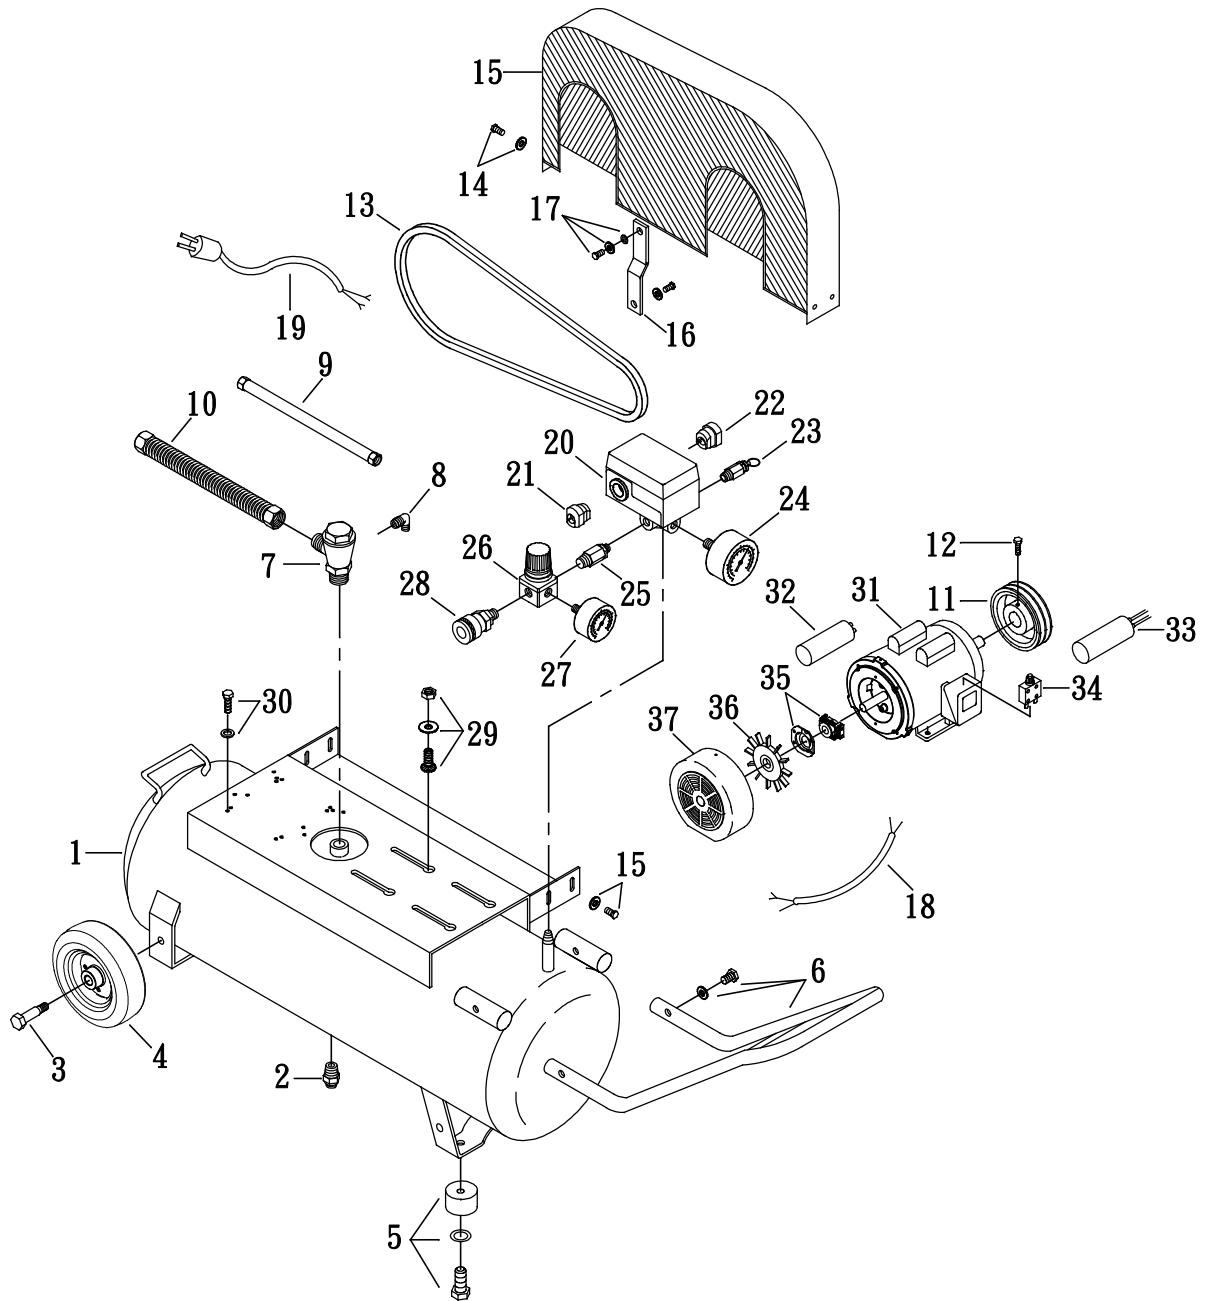

MODEL : PK-5020 (Receiver Tank)

SPARE PARTS LIST

NO : MP-1409

REF. NO.	DESCRIPTION	PART NO.	QTY.	REF. NO.	DESCRIPTION	PART NO.	QTY.
1	Air tank	3401A001	1	20	Pressure switch	2E21-AA276CP	1
2	Drain valve	2405011	1	21	Strain relief bushing	2E04-012	1
3	Tank wheel bolt	2418005	2	22	Strain relief bushing	2E04-009	1
4	Tank wheel	2402032B	2	23	Pressure relief valve	2406018A	1
5	Rubber pad set	3433015-A	2	24	Pressure gauge	2D12-20D14KS	1
6	Grip set	3432013-A	1	25	Nipple	2N01-02N02N045	1
7	Check valve	2414025T	1	26	Regulator	2408008RX	1
8	Unloading elbow	2N06-01T02H	1	27	Pressure gauge	2D12-15D15KS	1
9	Unloading tube	3B2-02*620F	1	28	Quick coupler	07MS01/4M-B	1
10	Exhaust tube set	3B2-04*440	1	29	Motor feet set bolt	3B08-FM08*20-B	4
11	Motor pulley	3PMF-035A1W0515	1	30	Hexagon bolt set	3B00-FM08*025V	4
12	Allen bolt	2B07-SM08*16	2	31	Motor(32, 33, 34, 35, 36, 37)	2M02-A7450H	1
13	V-belt	2N31-A45	1	32	Starting capacitor	2E28-400F1240	1
14	Hexagon bolt set	3B00-FM08*015W	5	33	Running capacitor	2E27-060F2540	1
15	Belt guard	3426007A	1	34	Thermal protector	2E25-20A	1
16	Bracket	3427043A	1	35	Centrifugal switch set	2E24-14062P	1
17	Hexagon bolt set	3B00-SM06*020VW	1	36	Cooling fan	2336023	1
18	Cable	2E02-2030382Y2T	1	37	Fan cover	2337016	1
19	Power cable	2E01-012W	1