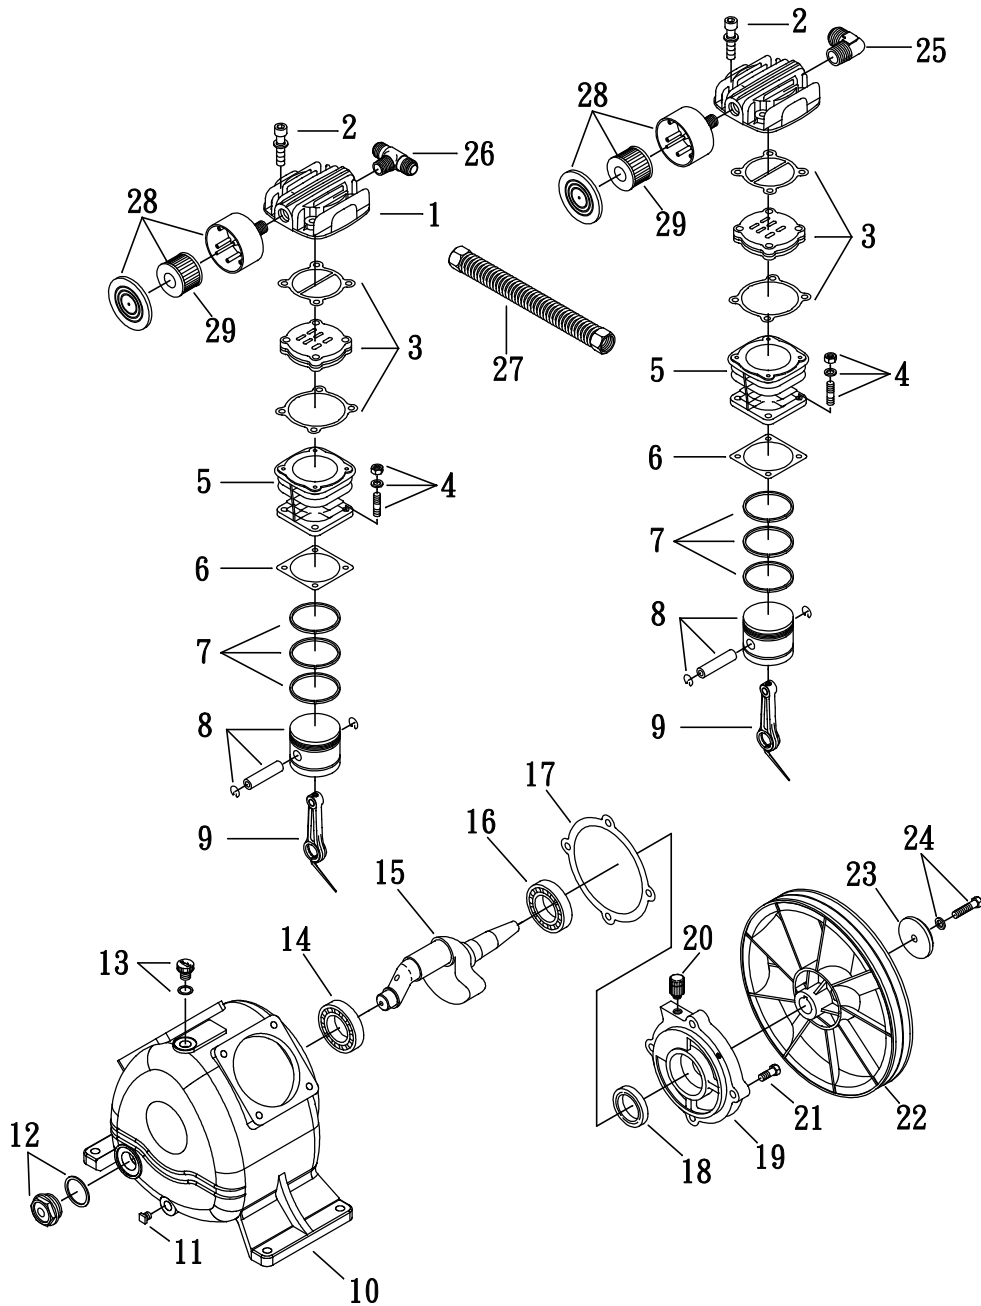

MODEL : PK-5020 (Pump)

SPARE PARTS LIST

NO : MP-1409

REF. NO.	DESCRIPTION	PART NO.	QTY.	REF. NO.	DESCRIPTION	PART NO.	QTY.
1	Cylinder head	3101052	2	16	Bearing	2N35-6205Z	1
2	Allen bolt set	3B01-M06*035V	8	17	Rear bearing seat gasket	2G06-008	1
3	In. & Ex. valve assembly	3B13-K5051C	2	18	Oil seal	2N50-TC24*47*07	1
4	Double head screw set	3B11-001-A	8	19	Rear bearing seat	3311034	1
5	Cylinder	3201036G	2	20	Breathing cover	2321008	1
6	Cylinder gasket	2G04-002	2	21	Hexagon bolt	2B00-SM08*020	4
7	Piston ring set	3B32-51N	2	22	Pulley	3PBF-105A124	1
8	Piston set	3B31-51N	2	23	Plate washer	2B30-08*35*35	1
9	Rod set	3B33-H1048	2	24	Hexagon bolt set	3B00-SM08*035AV	1
10	Crankcase	3301124	1	25	Exhaust elbow	2N06-04T04H	1
11	Oil draining plug	2N33-002	1	26	Exhausting three way pipe	2N09-04H04T04H1	1
12	Oil sight gauge set	2303022B	1	27	Exhaust tube set	3B2-04*225	1
13	Oil filling plug set	2319003A	1	28	Air filter set	2140019A	2
14	Bearing	2N35-6204	1	29	Filter element	2142013	2
15	Crankshaft & balancer	3304038	1				