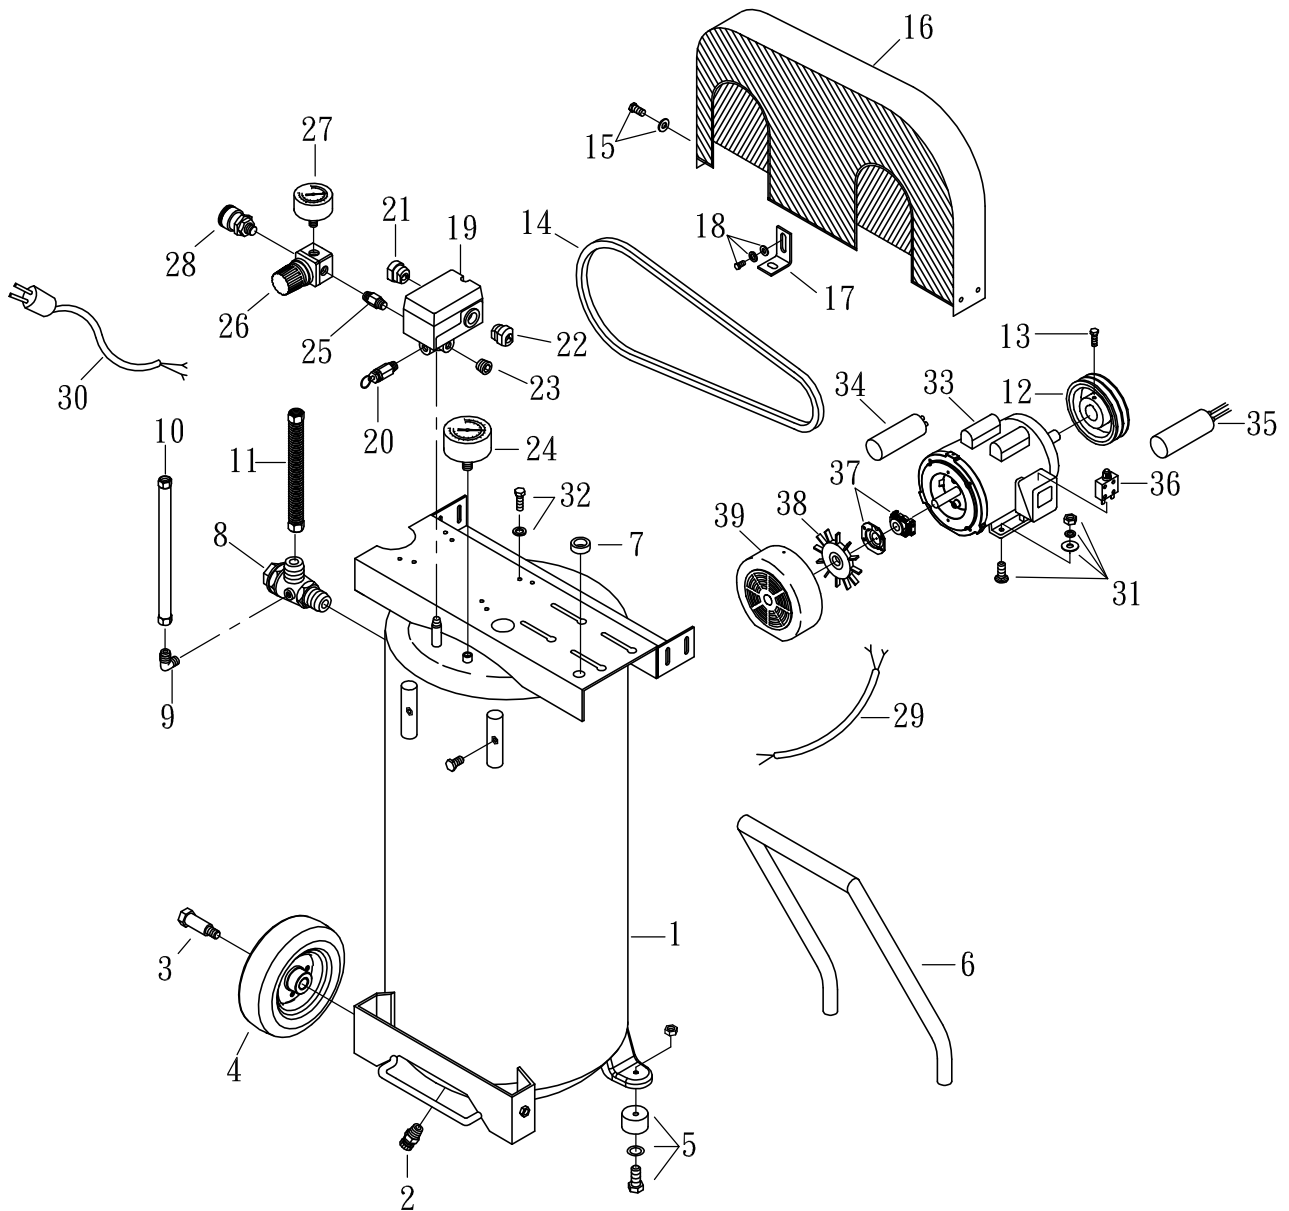

MODEL : PK-5020VP(Receiver Tank)

SPARE PARTS LIST

NO : MP-1312

REF. NO.	DESCRIPTION	PART NO.	QTY.	REF. NO.	DESCRIPTION	PART NO.	QTY.
1	Air tank	3401A035	1	21	Strain relief bushing	2E04-009	1
2	Drain valve	2405011	1	22	Strain relief bushing	2E04-012	1
3	Tank wheel bolt	2418005	2	23	Plug	2B14-ST02E	1
4	Tank wheel	2402032B	2	24	Pressure gauge	2D12-20D14KS	1
5	Rubber pad set	3433013-A	2	25	Nipple	2N01-02N02N045	1
6	Grip	3432038-A	1	26	Regulator	2408008LNX	1
7	Bushing	2E04-101	1	27	Pressure gauge	2D12-15D15KS	1
8	Check valve	2414025T	1	28	Quick coupler	07MS01/4M-B	1
9	Unloading elbow	2N06-01T02H	1	29	Cable	2E02-2030602Y2T	1
10	Unloading tube	3B2-02*580F	1	30	Power cable	2E01-012W	1
11	Exhaust tube set	3B2-04*440	1	31	Motor feet bolt set	3B08-FM08*20-B	4
12	Motor pulley	3PMF-035A1W0515	1	32	Hexagon bolt set	3B00-FM08*025V	4
13	Bolt	2B07-SM08*16	2	33	Motor	2M02-A7450H	1
14	V-belt	2N31-A43	1	34	Starting capacitor	2E28-400F1240	1
15	Hexagon bolt set	3B00-FM08*015W	4	35	Running capacitor	2E27-060F2540	1
16	Belt guard	3426056B	1	36	Thermal protector	2E25-20A	1
17	Bracket	3427093	1	37	Centrifugal switch set	2E24-14062P	1
18	Hexagon bolt set	3B00-SM06*015WV	2	38	Cooling fan	2336023	1
19	Pressure switch	2E21-AA276CP	1	39	Fan cover	2337016	1
20	Pressure relief valve	2406018A	1