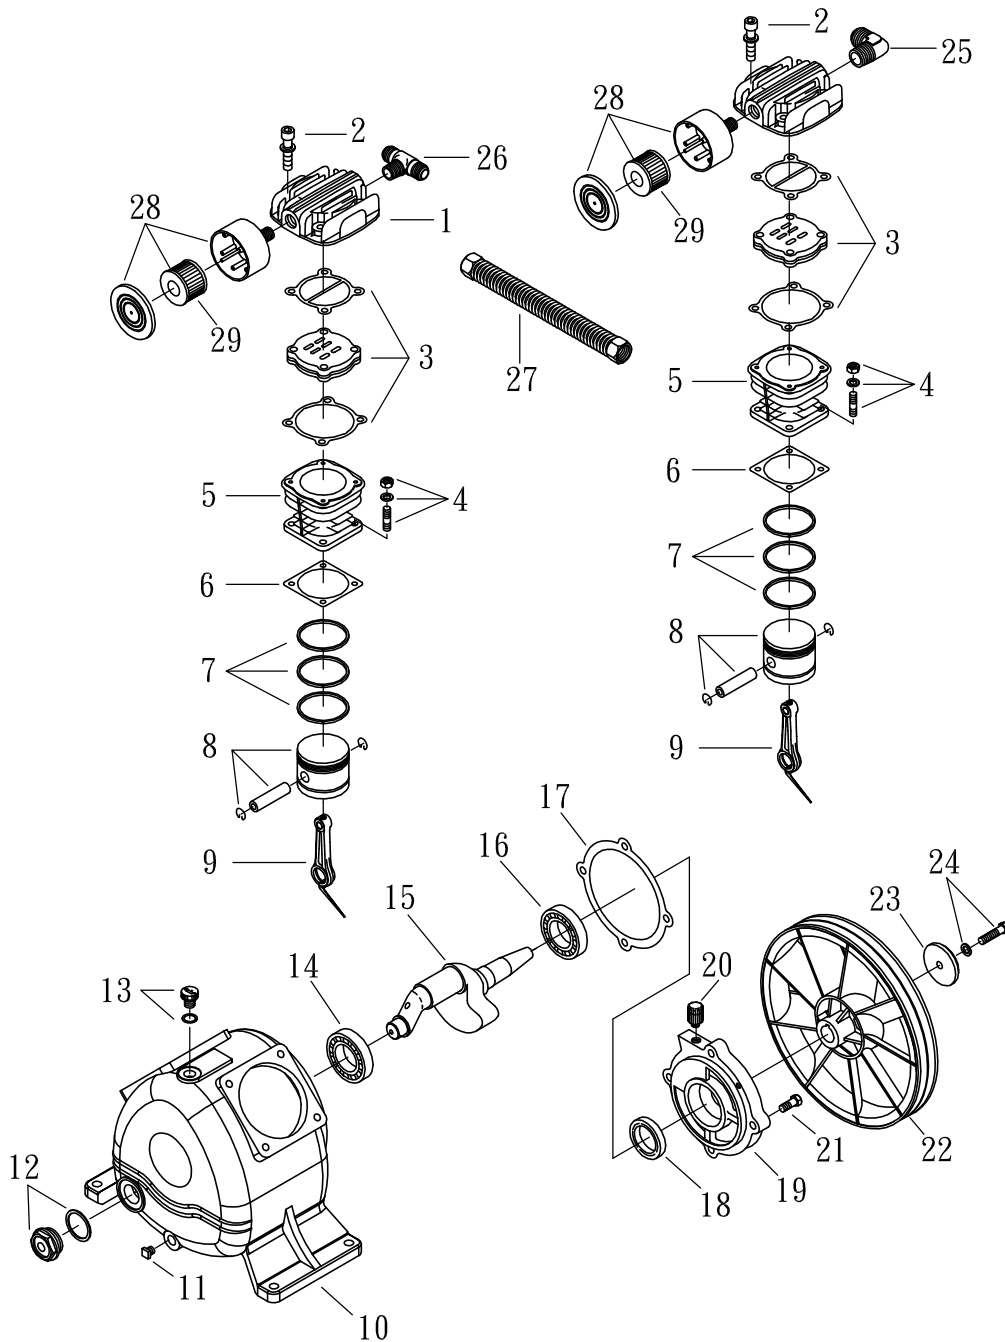

MODEL : PK-5020VP(Pump)

SPARE PARTS LIST

NO : MP-1312

REF. NO.	DESCRIPTION	PART NO.	QTY.	REF. NO.	DESCRIPTION	PART NO.	QTY.
1	Cylinder head	3101052	2	16	Bearing	2N35-6205Z	1
2	Allen bolt set	3B01-M06*035V	8	17	Rear bearing seat gasket	2G06-008	1
3	In. & Ex. valve assembly	3B13-K5051C	2	18	Oil seal	2N50-TC24*47*07	1
4	Double head screw set	2B11-001-A	8	19	Rear bearing seat	3311034	1
5	Cylinder	3201036G	2	20	Breathing cover	2321008	1
6	Cylinder gasket	2G04-002	2	21	Hexagon bolt	2B00-SM08*020	4
7	Piston ring set	3B32-51N	2	22	Pulley	3PBF-105A124	1
8	Piston set	3B31-51N	2	23	Plate washer	2B30-08*35*35	1
9	Rod set	3B33-H1048	2	24	Hexagon bolt set	3B00-SM08*035AV	1
10	Crankcase	3301124	1	25	Exhaust elbow	2N06-04T04H	1
11	Oil draining plug	2N33-002	1	26	Exhaust three way pipe	2N09-04H04T04H1	1
12	Oil sight gauge set	2303022B	1	27	Exhaust tube set	3B2-04*225	1
13	Oil filling plug set	2319003A	1	28	Air filter set	2140019A	2
14	Bearing	2N35-6204	1	29	Filter element	2142013	2
15	Crankshaft & balancer	3304038	1				