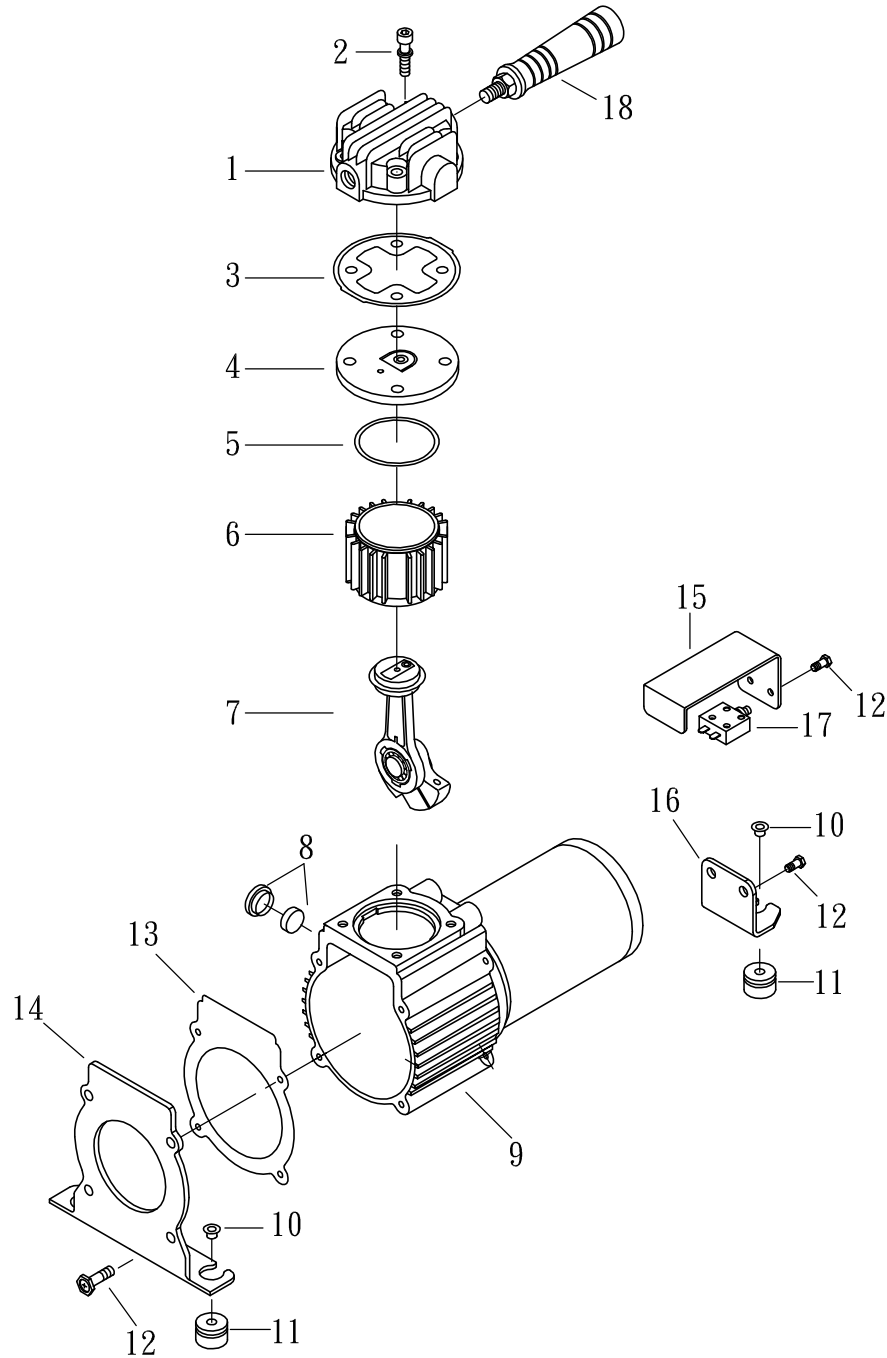

MODEL :DC02

SPARE PARTS LIST

NO : MP-1306

REF. NO.	DESCRIPTION	PART NO.	QTY.	REF. NO.	DESCRIPTION	PART NO.	QTY.
1	Cylinder head	3101063	1	10	Grommet	2N48-002	3
2	Allen bolt set	3B01-M05*060V	4	11	Rubber pad	2439013	3
3	Cylinder head gasket	2G01-025H	1	12	Hexagon bolt	2B00-FM04*010A	4
4	Exhaust valve seat set	3B11-DC02	1	13	Front cover gasket	2G07-012	1
5	Valve seat gasket	2G03-018	1	14	Front cover	3309027	1
6	Cylinder	3201068	1	15	Bracket	3427066A	1
7	Rod set	3B34-DC02	1	16	Motor base	3421014	1
8	Air filter set	2140026	1	17	Circuit breaker	2E25-15A	1
9	Motor set	3B8-DC0212V	1	18	Grip	3432011	1