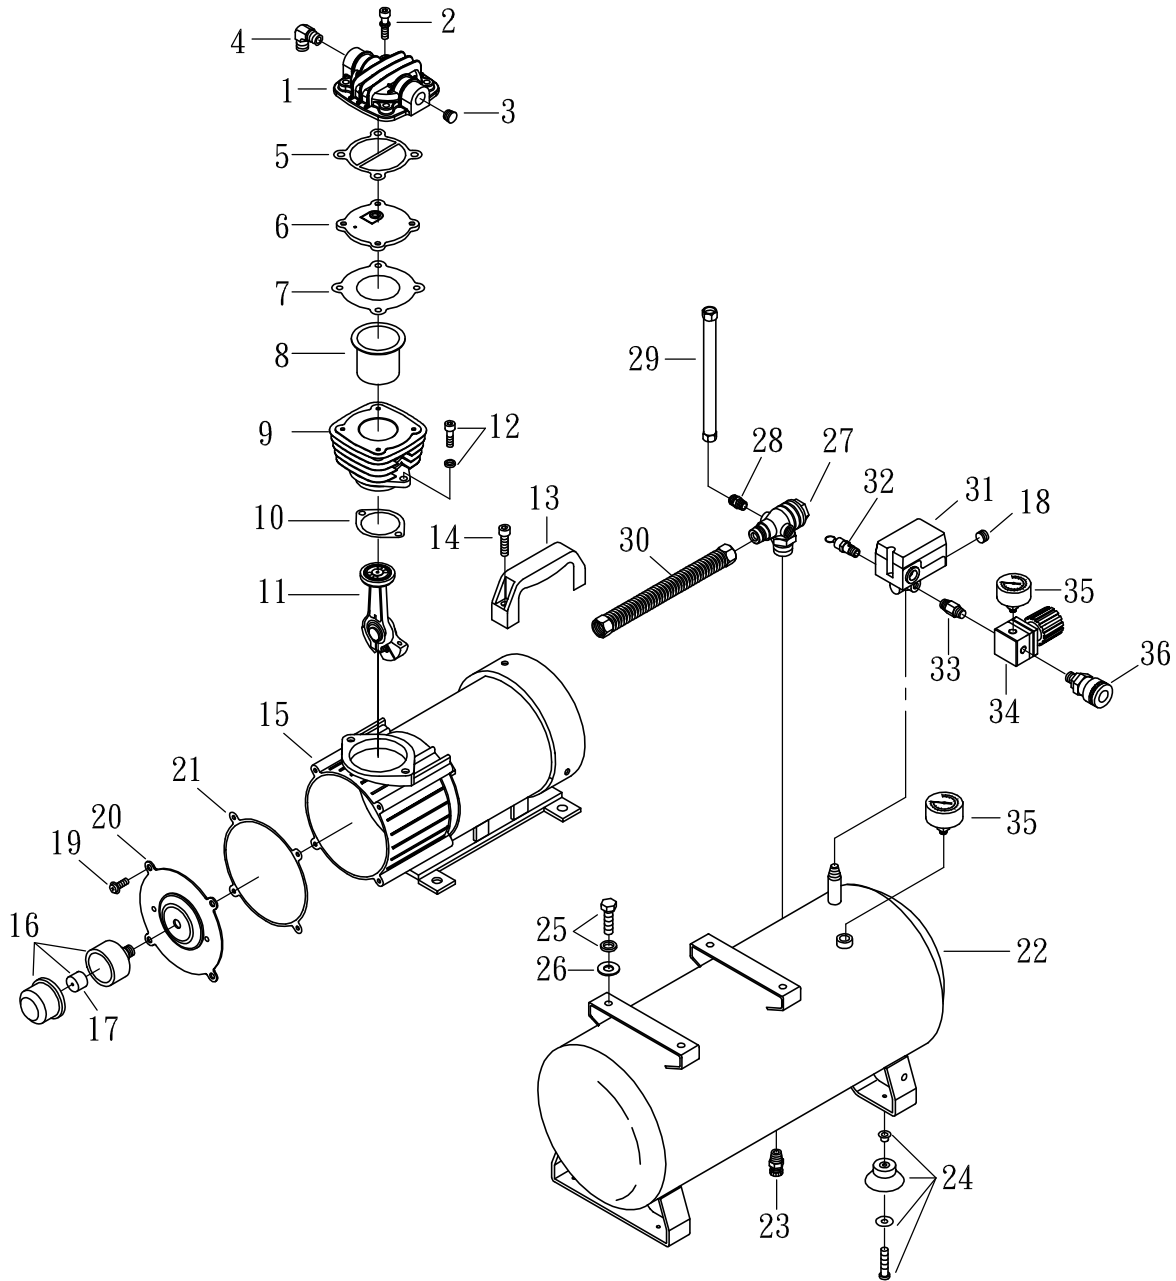

MODEL : PD-1006

SPARE PARTS LIST

NO : MP-1307

REF. NO.	DESCRIPTION	PART NO.	QTY.	REF. NO.	DESCRIPTION	PART NO.	QTY.
1	Cylinder head	3101066	1	19	Bolt	2B02-FM5*010WB	4
2	Allen bolt set	3B01-M06*035V	4	20	Front cover	3309061	1
3	Plug	2B14-ST03E	1	21	Front cover gasket	2G07-014	1
4	Exhaust elbow	2N06-03T03H	1	22	Air tank	3401550	1
5	Cylinder head gasket	2G01-015H	1	23	Drain valve	2405012	1
6	Exhaust valve seat assembly	3B11-DD07	1	24	Rubber pad set	3433011-A	4
7	Valve seat gasket	2G03-008H	1	25	Hexagon bolt set	3B00-FM08*015V	4
8	Cylinder liner	3210007	1	26	Body seat block	2439008	4
9	Cylinder	3201075	1	27	Check valve	2414036RX	1
10	Cylinder gasket	2G04-024	1	28	Nipple	2N01-01T02HS	1
11	Rod set	3B34-DD07	1	29	Unloading tube	3B2-02*170F	1
12	Allen bolt set	3B01-M08*025V	2	30	Exhaust tube set	3B2-03*460	1
13	Grip	3432028	1	31	Pressure switch	2E21-AA276DP	1
14	Bolt set	2B02-FM6*015	2	32	Pressure relief valve	2406018A	1
15	Motor set	3B8-DD0712VH	1	33	Nipple	2N01-045	1
16	Air filter set	2140035	1	34	Regulator	2408008LNX	1
17	Filter element	2142020	1	35	Pressure gauge	2D12-15D15KS	2
18	Plug	2N33-009	1	36	Quick coupler	07MS01/4M-B	1