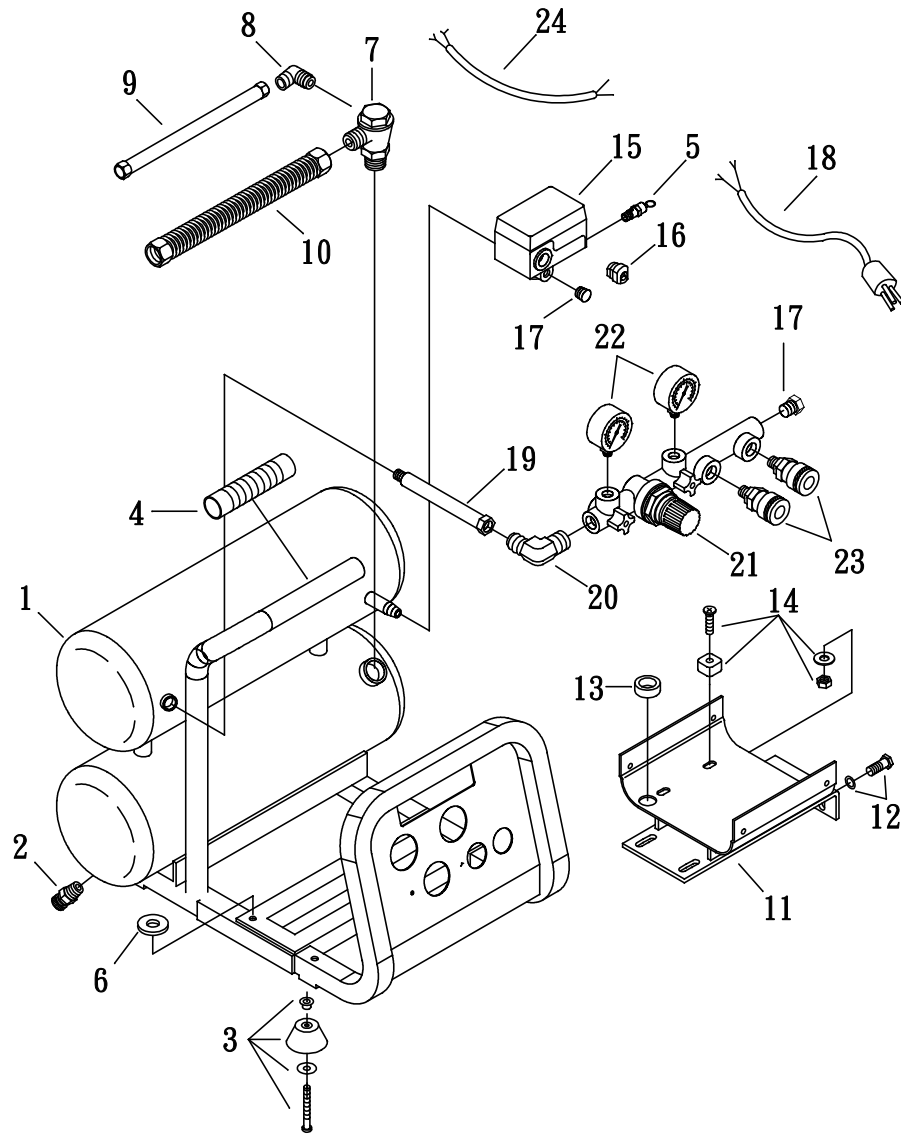

MODEL :DD-2022S (Pump)

SPARE PARTS LIST

NO : MP-1304

REF. NO.	DESCRIPTION	PART NO.	QTY.	REF. NO.	DESCRIPTION	PART NO.	QTY.
1	Cylinder head	3101042	1	13	Motor set	3B8-NA1002	1
2	Allen bolt set	3B01-M06*040V	4	14	Crankcase base gasket	2G08-001	1
3	Exhaust elbow gasket	2G09-001H	1	15	Crankcase base	3349001	1
4	Exhaust elbow	2N06-04H1	1	16	Bolt	2B02-FM5*015	4
5	Allen bolt	2B01-M08*020	2	17	Oil draining plug	2N33-001	1
6	Air filter	2140019A	1	18	Dipstick set	2339008A	1
7	Filter element	2142013	1	19	Centrifugal switch set	2E24-14064P	1
8	Inlet&Exhaust valve assembly	3B13-AC0747	1	20	Cooling fan	2336037-2	1
9	Piston ring set	3B32-47N	1	21	Shroud	2428003	1
10	Piston set	3B31-47	1	22	Bolt	2B02-FM5*010WB	6
11	Rod	2315033	1	23	Starting capacitor	2E28-300F12545	1
12	Crankshaft & balancer	3304076	1	24	Thermal protector	2E25-15A	1

MODEL :DD-2022S (Receive Tank)

SPARE PARTS LIST

NO : MP-1304

REF. NO.	DESCRIPTION	PART NO.	QTY.	REF. NO.	DESCRIPTION	PART NO.	QTY.
1	Air tank	3401542A	1	13	Bushing	2E04-101	1
2	Drain valve	2405011	1	14	Motor feet set bolt	3B08-FM08*30-A	4
3	Rubber pad set	3433011-A	4	15	Pressure switch	2E21-AA276BP	1
4	Grip	2432004	1	16	Strain relief bushing	2E04-010	2
5	Pressure relief valve	2406018A	1	17	Plug	2B14-ST02E	4
6	Body seat block	2439008	6	18	Power cable	2E01-012	1
7	Check valve	2414025	1	19	Soft tube	2T06-026	1
8	Unloading elbow	2N06-01T02H	1	20	Exhaust elbow	2N06-02T02S	1
9	Unloading tube	3B2-02*240F	1	21	Regulator	2408027	1
10	Exhaust soft tube	2T02-04*0440	1	22	Pressure gauge	2D12-15V15KS	2
11	Tank seating	3401203A	1	23	Quick coupler(female)	07MS01/4M-B	2
12	Hexagon bolt set	3B00-FM08*020V	4	24	Cable	2E02-2030602Y2T	1