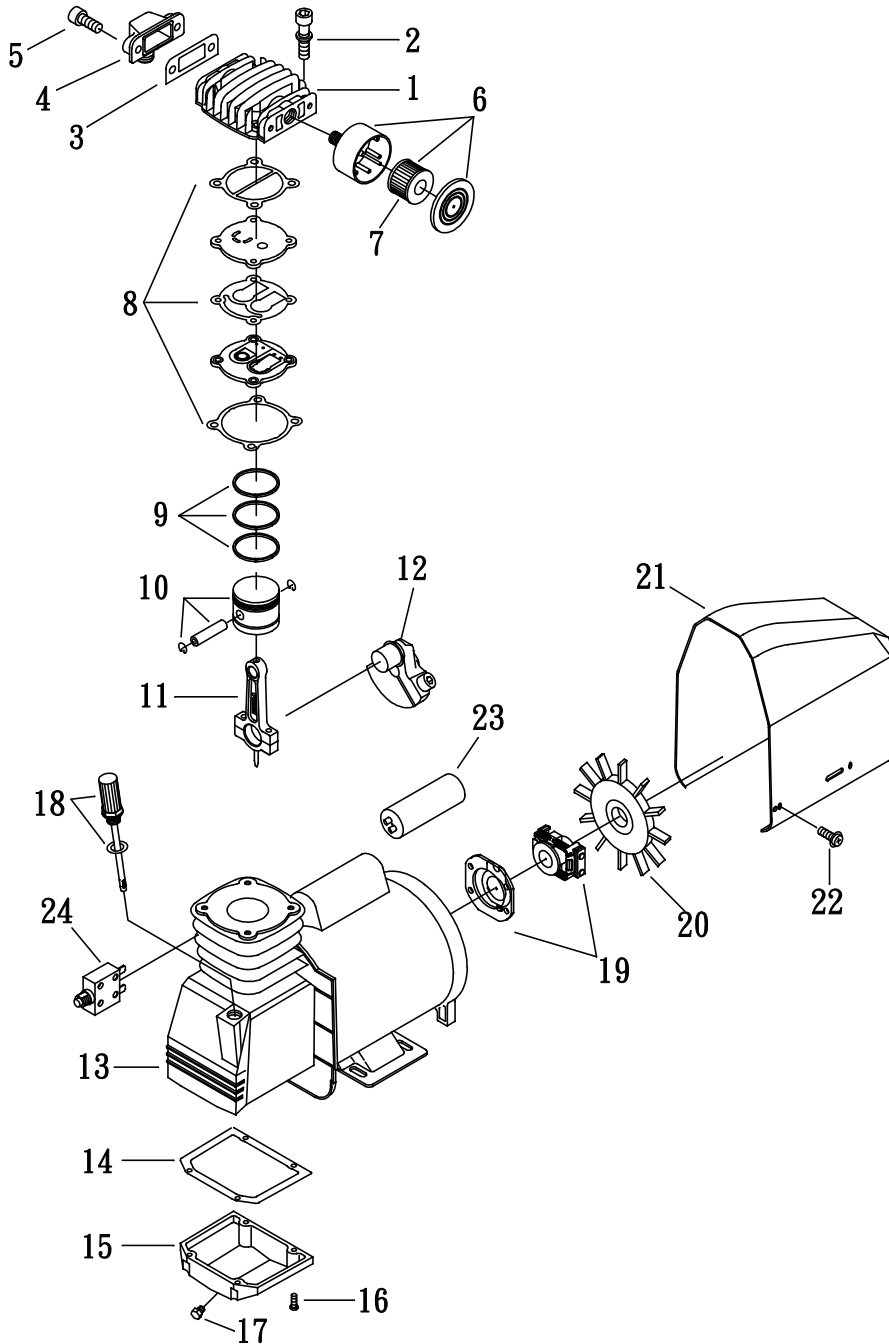

MODEL :DD-2022S (Pump)

SPARE PARTS LIST

NO : MP-1304

REF. NO.	DESCRIPTION	PART NO.	QTY.	REF. NO.	DESCRIPTION	PART NO.	QTY.
1	Cylinder head	3101042	1	13	Motor set	3B8-NA1002	1
2	Allen bolt set	3B01-M06*040V	4	14	Crankcase base gasket	2G08-001	1
3	Exhaust elbow gasket	2G09-001H	1	15	Crankcase base	3349001	1
4	Exhaust elbow	2N06-04H1	1	16	Bolt	2B02-FM5*015	4
5	Allen bolt	2B01-M08*020	2	17	Oil draining plug	2N33-001	1
6	Air filter	2140019A	1	18	Dipstick set	2339008A	1
7	Filter element	2142013	1	19	Centrifugal switch set	2E24-14064P	1
8	Inlet&Exhaust valve assembly	3B13-AC0747	1	20	Cooling fan	2336037-2	1
9	Piston ring set	3B32-47N	1	21	Shroud	2428003	1
10	Piston set	3B31-47	1	22	Bolt	2B02-FM5*010WB	6
11	Rod	2315033	1	23	Starting capacitor	2E28-300F12545	1
12	Crankshaft & balancer	3304076	1	24	Thermal protector	2E25-15A	1

MODEL :DD-2022S (Receive Tank)

SPARE PARTS LIST

NO : MP-1304

REF. NO.	DESCRIPTION	PART NO.	QTY.	REF. NO.	DESCRIPTION	PART NO.	QTY.
1	Air tank	3401542A	1	13	Bushing	2E04-101	1
2	Drain valve	2405011	1	14	Motor feet set bolt	3B08-FM08*30-A	4
3	Rubber pad set	3433011-A	4	15	Pressure switch	2E21-AA276BP	1
4	Grip	2432004	1	16	Strain relief bushing	2E04-010	2
5	Pressure relief valve	2406018A	1	17	Plug	2B14-ST02E	4
6	Body seat block	2439008	6	18	Power cable	2E01-012	1
7	Check valve	2414025	1	19	Soft tube	2T06-026	1
8	Unloading elbow	2N06-01T02H	1	20	Exhaust elbow	2N06-02T02S	1
9	Unloading tube	3B2-02*240F	1	21	Regulator	2408027	1
10	Exhaust soft tube	2T02-04*0440	1	22	Pressure gauge	2D12-15V15KS	2
11	Tank seating	3401203A	1	23	Quick coupler(female)	07MS01/4M-B	2
12	Hexagon bolt set	3B00-FM08*020V	4	24	Cable	2E02-2030602Y2T	1