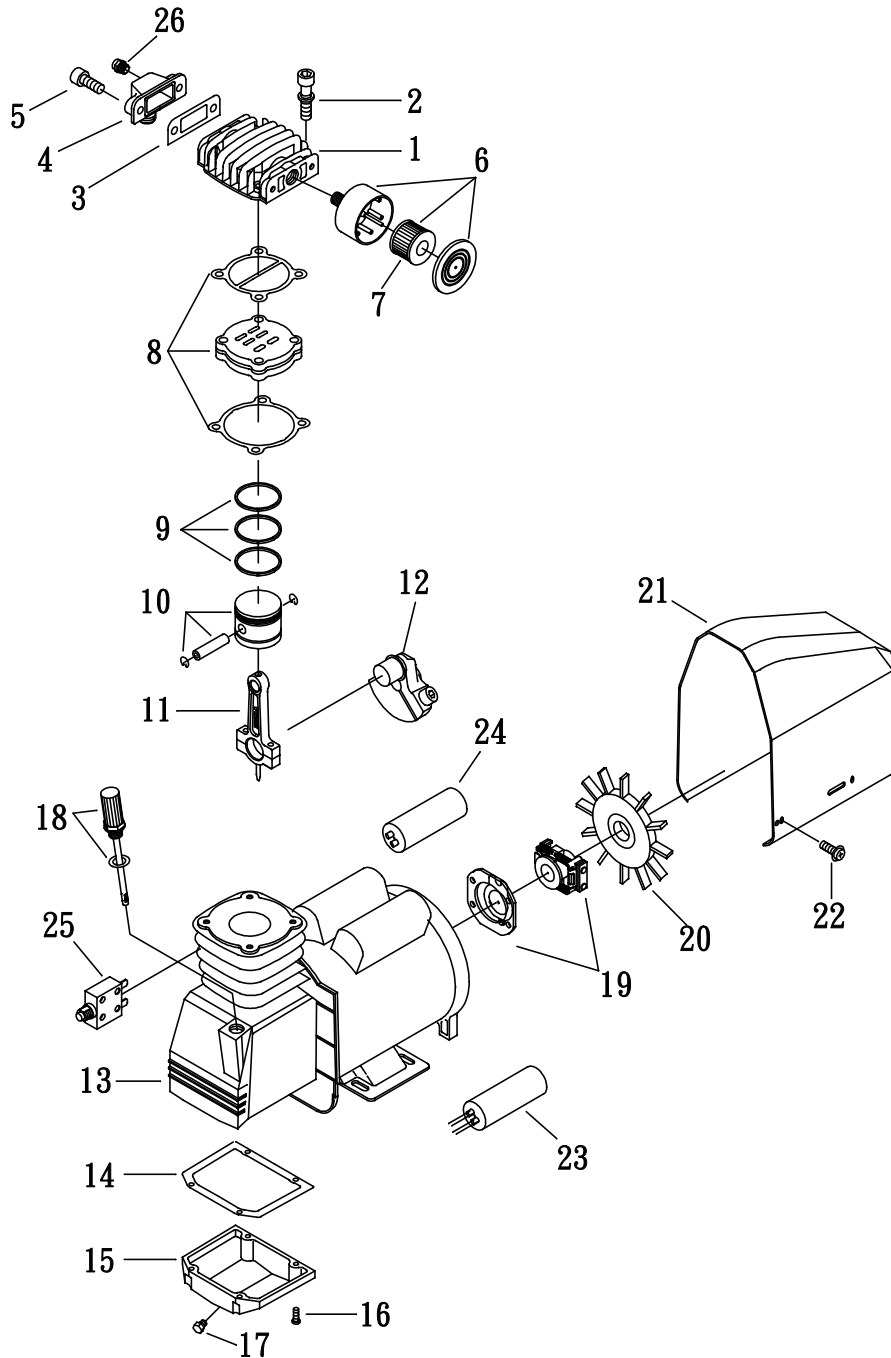

MODEL :DP-2022S (Pump)

SPARE PARTS LIST

NO : MP-1211

REF. NO.	DESCRIPTION	PART NO.	QTY.	REF. NO.	DESCRIPTION	PART NO.	QTY.
1	Cylinder head	3101042	1	14	Crankcase base gasket	2G08-001	1
2	Allen bolt set	2B01-M06*035V	4	15	Crankcase base	3349001	1
3	Exhaust elbow gasket	2G09-001H	1	16	Bolt	2B02-FM5*015	4
4	Exhaust elbow	2N06-04H11	1	17	Oil draining plug	2N33-001	1
5	Allen bolt	2B01-M08*020	2	18	Dipstick set	2339008A	1
6	Air filter	2140019A	1	19	Centrifugal switch set	2E24-14062P	1
7	Filter element	2142013	1	20	Cooling fan	2336037-2	1
8	Inlet&Exhaust valve assembly	3B13-K5047	1	21	Shroud	2428003	1
9	Piston ring set	3B32-42N	1	22	Bolt	2B02-FM5*010WB	6
10	Piston set	3B31-42N	1	23	Running capacitor	2E27-070F2540	1
11	Rod	2315032	1	24	Starting capacitor	2E28-300F1240	1
12	Crankshaft & balancer	3304076	1	25	Thermal protector	2E25-18A	1
13	Motor set	3B8-NA1602	1	26	Auto relief valve	2409003	1

MODEL :DP-2022S (Receive Tank)

SPARE PARTS LIST

NO : MP-1211

REF. NO.	DESCRIPTION	PART NO.	QTY.	REF. NO.	DESCRIPTION	PART NO.	QTY.
1	Air tank	3401542A	1	13	Bushing	2E04-101	1
2	Drain valve	2405011	1	14	Motor feet set bolt	2B08-FM08*30A	4
3	Rubber pad set	2433011A	4	15	Pressure switch	2E21-AA276BP	1
4	Grip	2432004	1	16	Strain relief bushing	2E04-010	2
5	Pressure relief valve	2406018A	1	17	Plug	2B14-ST02E	4
6	Body seat block	2439008	6	18	Power cable	2E01-012	1
7	Check valve	2414025T	1	19	Soft tube	2T06-026	1
8	Unloading elbow	2N06-01T02H	1	20	Exhaust elbow	2N06-02T02S	1
9	Unloading tube	3B2-02*240F	1	21	Regulator	2408027	1
10	Exhaust soft tube	2T02-04*0440	1	22	Pressure gauge	2D12-15V15KS	2
11	Tank seating	3401203A	1	23	Quick coupler(female)	07MS01/4M-B	2
12	Hexagon bolt set	2B00-FM08*020V	4	24	Cable	2E02-2030602Y2T	1