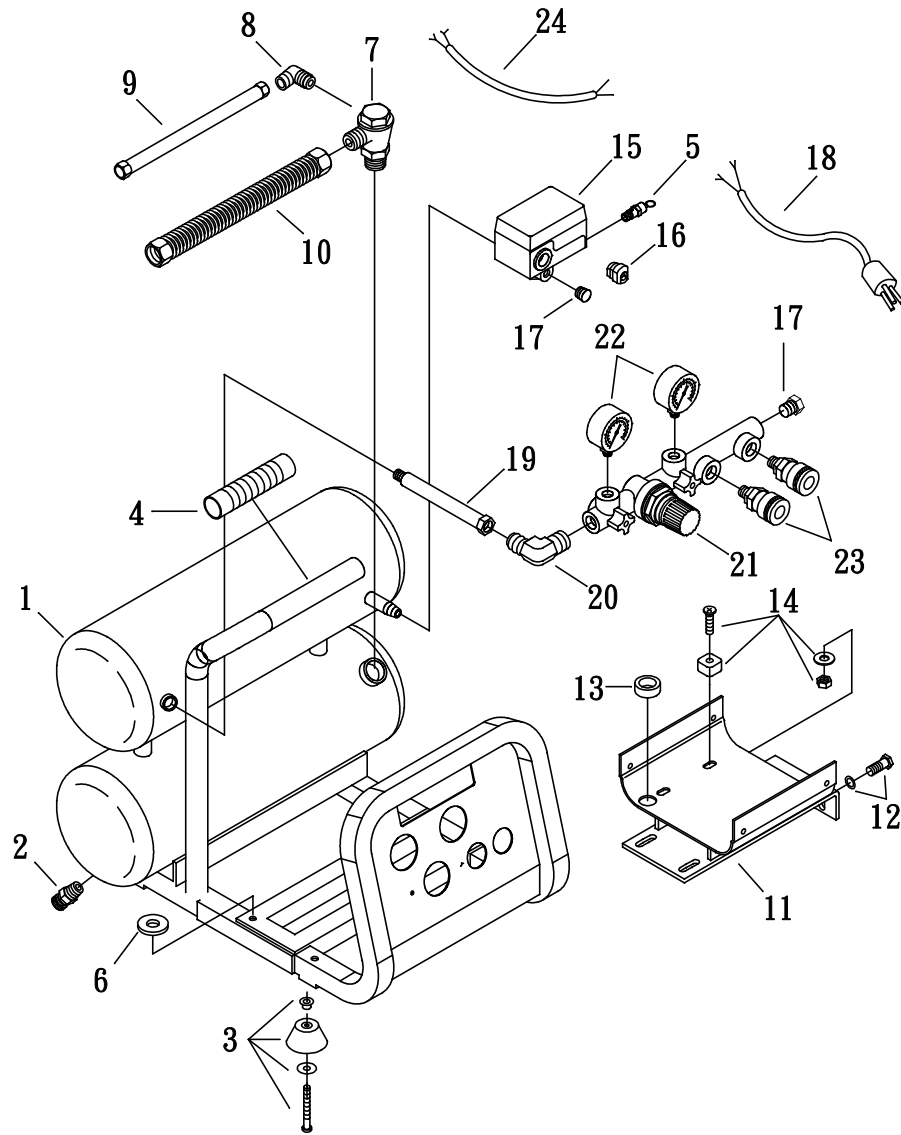

MODEL :DP-2022S (Pump)

SPARE PARTS LIST

NO : MP-1211

REF. NO.	DESCRIPTION	PART NO.	QTY.	REF. NO.	DESCRIPTION	PART NO.	QTY.
1	Cylinder head	3101042	1	14	Crankcase base gasket	2G08-001	1
2	Allen bolt set	2B01-M06*035V	4	15	Crankcase base	3349001	1
3	Exhaust elbow gasket	2G09-001H	1	16	Bolt	2B02-FM5*015	4
4	Exhaust elbow	2N06-04H11	1	17	Oil draining plug	2N33-001	1
5	Allen bolt	2B01-M08*020	2	18	Dipstick set	2339008A	1
6	Air filter	2140019A	1	19	Centrifugal switch set	2E24-14062P	1
7	Filter element	2142013	1	20	Cooling fan	2336037-2	1
8	Inlet&Exhaust valve assembly	3B13-K5047	1	21	Shroud	2428003	1
9	Piston ring set	3B32-42N	1	22	Bolt	2B02-FM5*010WB	6
10	Piston set	3B31-42N	1	23	Running capacitor	2E27-070F2540	1
11	Rod	2315032	1	24	Starting capacitor	2E28-300F1240	1
12	Crankshaft & balancer	3304076	1	25	Thermal protector	2E25-18A	1
13	Motor set	3B8-NA1602	1	26	Auto relief valve	2409003	1

MODEL :DP-2022S (Receive Tank)

SPARE PARTS LIST

NO : MP-1211

REF. NO.	DESCRIPTION	PART NO.	QTY.	REF. NO.	DESCRIPTION	PART NO.	QTY.
1	Air tank	3401542A	1	13	Bushing	2E04-101	1
2	Drain valve	2405011	1	14	Motor feet set bolt	2B08-FM08*30A	4
3	Rubber pad set	2433011A	4	15	Pressure switch	2E21-AA276BP	1
4	Grip	2432004	1	16	Strain relief bushing	2E04-010	2
5	Pressure relief valve	2406018A	1	17	Plug	2B14-ST02E	4
6	Body seat block	2439008	6	18	Power cable	2E01-012	1
7	Check valve	2414025T	1	19	Soft tube	2T06-026	1
8	Unloading elbow	2N06-01T02H	1	20	Exhaust elbow	2N06-02T02S	1
9	Unloading tube	3B2-02*240F	1	21	Regulator	2408027	1
10	Exhaust soft tube	2T02-04*0440	1	22	Pressure gauge	2D12-15V15KS	2
11	Tank seating	3401203A	1	23	Quick coupler(female)	07MS01/4M-B	2
12	Hexagon bolt set	2B00-FM08*020V	4	24	Cable	2E02-2030602Y2T	1