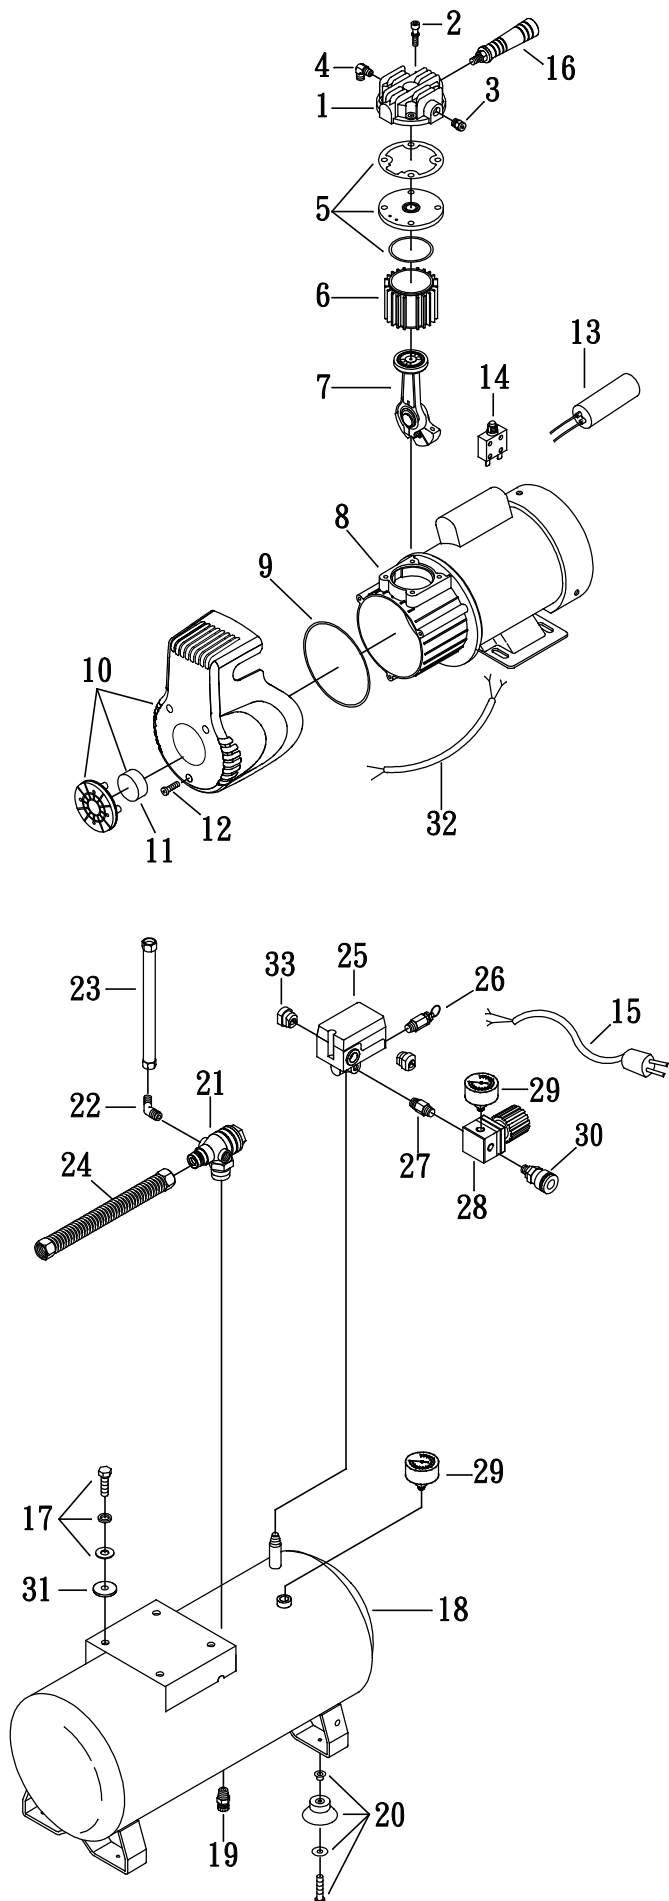

MODEL : LA-5706

SPARE PARTS LIST

NO : MP-1409

REF. NO.	DESCRIPTION	PART NO.	QTY.
1	Cylinder head	3101096H	1
2	Allen bolt set	3B01-M06*080V	4
3	Auto relief valve	2409003	1
4	Hexagon elbow	2N06-02T03HL	1
5	Exhaust valve seat set	3B11-A9000A	1
6	Cylinder	3201065	1
7	Rod set	3B34-MB57	1
8	Motor set	3B8-MB5702P	1
9	Front cover gasket	2G07-009	1
10	Shroud	2428036	1
11	Filter element	2142014	1
12	Bolt	2B02-FM5*015	3
13	Running capacitor	2E27-030F2535	1
14	Circuit breaker	2E25-08A	1
15	Power cable	2E01-012S	1
16	Grip	3432011	1
17	Hexagon bolt	3B00-FM06*015VW	4
18	Air tank	3401405	1
19	Drain valve	2405011	1
20	Rubber pad set	3433005-A	4
21	Check valve	2414036RX	1
22	Unloading elbow	2N06-01T02H	1
23	Unloading tube	3B2-02*260F	1
24	Exhaust tube set	3B2-03*380	1
25	Pressure switch	2E21-AA276AP	1
26	Pressure relief valve	2406018A	1
27	Nipple	2N01-058	1
28	Regulator	2408008LNX	1
29	Pressure gauge	2D12-15D15KS	2
30	Quick coupler	07MS01/4M-B	1
31	Body seat block	2439008	4
32	Cable	2E02-1230382Y2T	1
33	Strain relief bushing	2E04-010	3