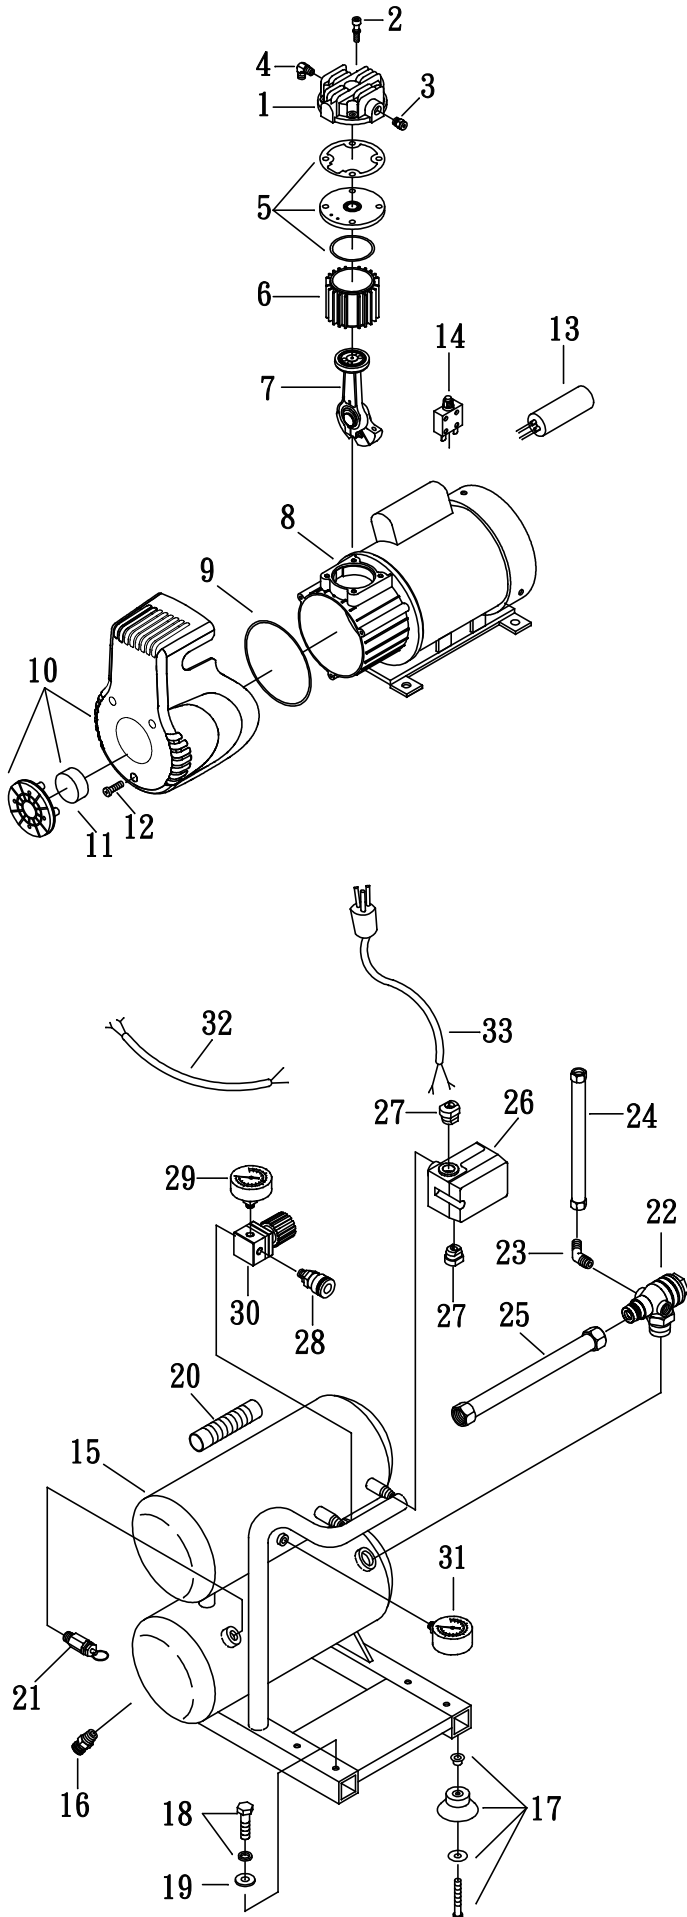

# MODEL : LA-5721

## SPARE PARTS LIST

NO : MP-1403

REF. NO.	DESCRIPTION	PART NO.	QTY.
1	Cylinder head	3101096H	1
2	Allen bolt set	3B01-M06*080V	4
3	Auto relief valve	2409003	1
4	Exhaust elbow	2N06-02T03HL	1
5	Exhaust valve seat set	3B11-A9000A	1
6	Cylinder	3201065	1
7	Rod set	3B34-MB57	1
8	Motor set	3B8-MB5702S	1
9	Front cover gasket	2G07-009	1
10	Shroud	2428036	1
11	Filter element	2142014	1
12	Bolt	2B02-FM5*015	3
13	Running capacitor	2E27-030F2535	1
14	Circuit breaker	2E25-08A	1
15	Air tank	3401427	1
16	Drain valve	2405011	1
17	Rubber pad set	3433005-A	4
18	Hexagon bolt set	3B00-FM08*015V	4
19	Rubber gasket	2439008	4
20	Grip	2432003	1
21	Pressure relief valve	2406018A	1
22	Check valve	2414036X	1
23	Unloading elbow	2N06-01T02H	1
24	Unloading tube	3B2-02*260F	1
25	Exhaust soft tube	2T02-03*0270	1
26	Pressure switch	2E21-CA276AP	1
27	Strain relief bushing	2E04-010	2
28	Quick coupler	07MSO1/4M-B	1
29	Pressure gauge	2D12-15D15KS	1
30	Regulator	2408008LNX	1
31	Pressure gauge	2D12-15V15KS	1
32	Cable	2E02-1230382Y2T	1
33	Power cable	2E01-012S	1