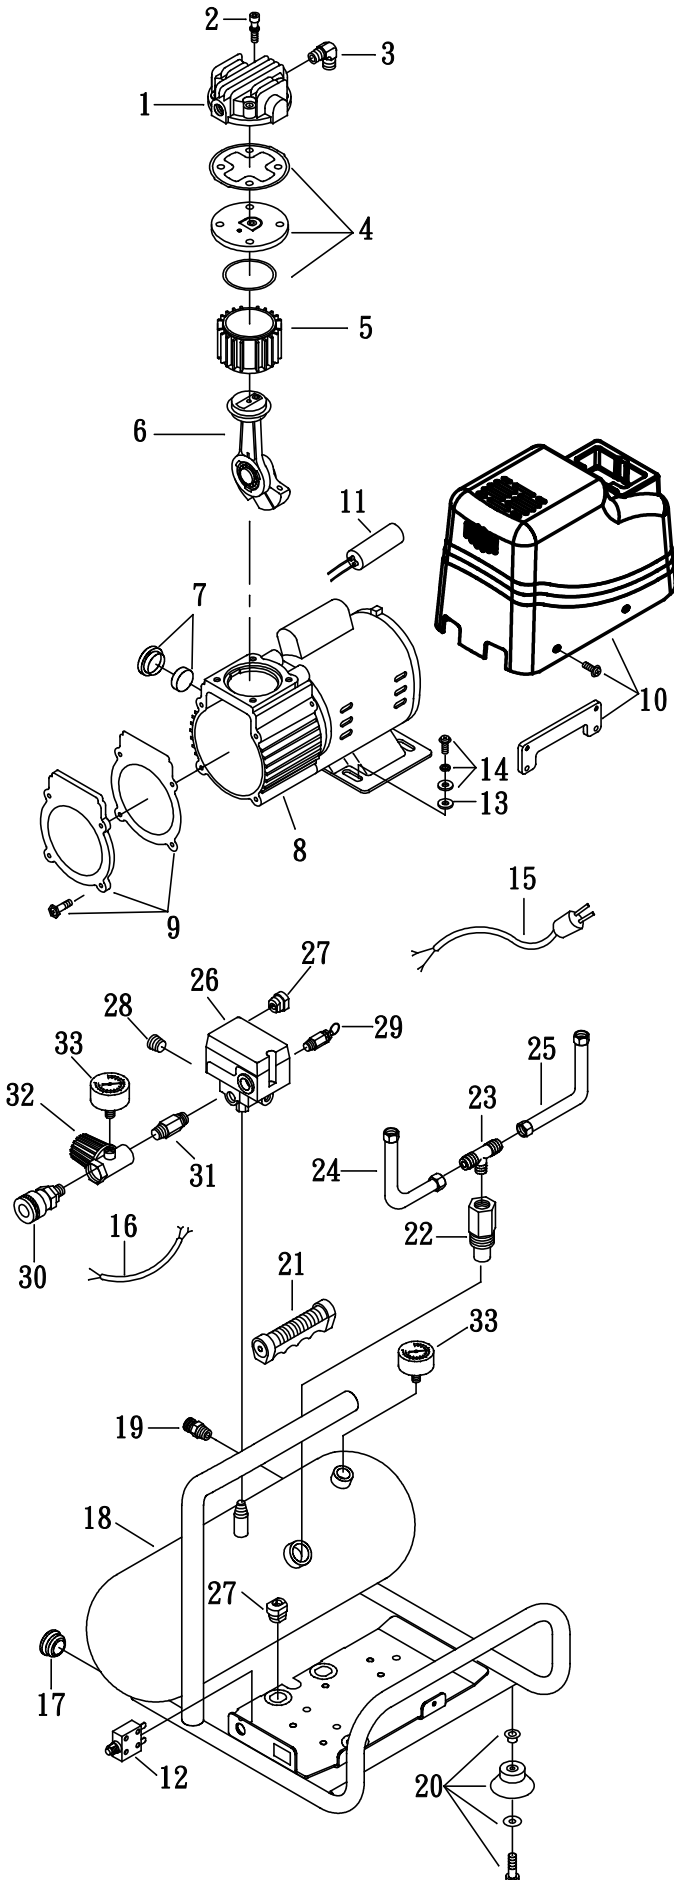

MODEL :PN-1004

SPARE PARTS LIST

NO : MP-1402

REF. NO.	DESCRIPTION	PART NO.	QTY.
1	Cylinder head	3101063	1
2	Allen bolt set	2B01-M05*060V	4
3	Exhaust elbow	2N06-01T02H	1
4	Exhaust valve assembly	3B11-DC02A	1
5	Cylinder	3201068	1
6	Rod set	3B34-DC02	1
7	Air filter set	2140026	1
8	Motor set	3B8-MA0202	1
9	Front cover set	3309028PB	1
10	Shroud set	2428032-A	1
11	Running capacitor	2E27-010F2525	1
12	Circuit breaker	2E25-05A	1
13	Gasket	2G11-007	4
14	Hexagon bolt set	2B00-FM06*015VW	4
15	Power cable	2E01-012S	1
16	Cable	2E02-0730502Y1B	1
17	Plug	2N32-W05P	2
18	Air tank	3401539C	1
19	Drain valve	2405011	1
20	Rubber pad set	3433011-A	4
21	Grip	2432003	1
22	Check valve	2414033A	1
23	Unloading three way pipe	2N09-02H01T02H4	1
24	Unloading tube	3B2-02*220F	1
25	Discharge tube	3B2-02*395N	1
26	Pressure switch	2E21-AA276AP	1
27	Strain relief bushing	2E04-008	3
28	Plug	2B14-ST02E	1
29	Pressure relief valve	2406018A	1
30	Quick coupler	07MS01/4M-B	1
31	Nipple	2N01-02N02N045	1
32	Regulator	2408010R	1
33	Pressure gauge	2D12-15D15KS	2