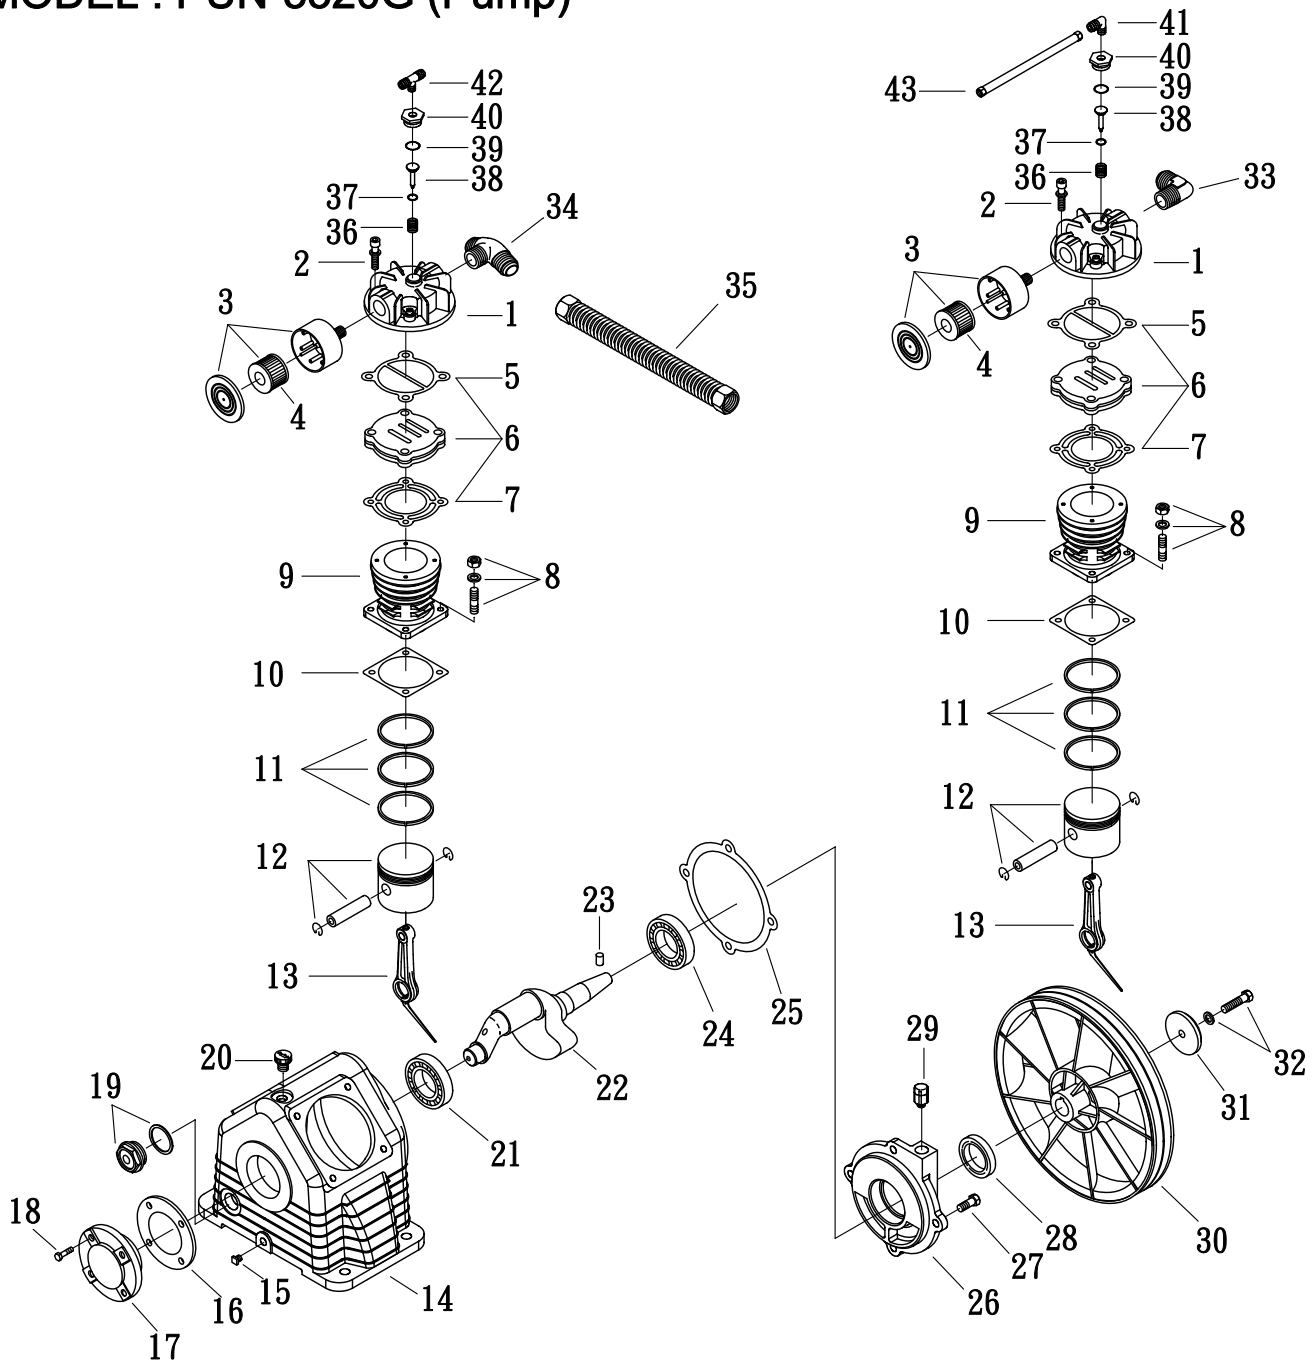

MODEL : PUN-5520G (Pump)

SPARE PARTS LIST

NO:MP-1304

REF. NO.	DESCRIPTION	PART NO.	QTY.	REF. NO.	DESCRIPTION	PART NO.	QTY.
1	Cylinder head	3101084	2	23	Pulley key	2N47-63*09	1
2	Allen bolt set	3B01-M06*040V	8	24	Bearing	2N35-6205Z	1
3	Air filter set	2140020A	2	25	Rear bearing seat gasket	2G06-008	1
4	Filter element	2142013	2	26	Rear bearing seat	3311034	1
5	Cylinder head gasket	2G01-015C	2	27	Hexagon bolt	2B00-SM08*020	4
6	In. & Ex. valve assembly	3B13-K5065C	2	28	Oil seal	2N50-TC24*47*07	1
7	Valve seat gasket	2G03-010H	2	29	Breathing cover	2321008	1
8	Double head screw set	3B11-001-A	8	30	Pulley	3PBF-105A124	1
9	Cylinder	3201083	2	31	Plate washer	2B30-08*35*35	1
10	Cylinder gasket	2G04-003	2	32	Hexagon bolt	3B00-SM08*035AV	1
11	Piston ring set	3B32-65N	2	33	Exhaust elbow	2N06-04T04HSS	1
12	Piston set	3B31-65N	2	34	Exhaust three way pipe	2N09-04H04T04H1	1
13	Rod set	3B33-CK3033	2	35	Exhaust tube set	3B2-04*240	1
14	Crankcase	3301117	1	36	Unloading spring	2S03-001	2
15	Oil draining plug	2N33-002	1	37	O-ring	2N52-P06V	2
16	Front cover gasket	2G05-018	1	38	Unloading piston	2113007	2
17	Front cover	3309043A	1	39	O-ring	2N52-P16*3V	2
18	Hexagon bolt	2B00-SM06*020	4	40	Unloading nut	2B26-001	2
19	Oil sight gauge set	2303022B	1	41	Unloading elbow	2N06-01T02H	1
20	Oil filling plug set	2319003A	1	42	Unloading 3-way pipe	2N09-02H01T02H4	1
21	Bearing	2N35-6204	1	43	Unloading tube set	3B2-02*450N	1
22	Crankshaft & balancer	3304098	1				