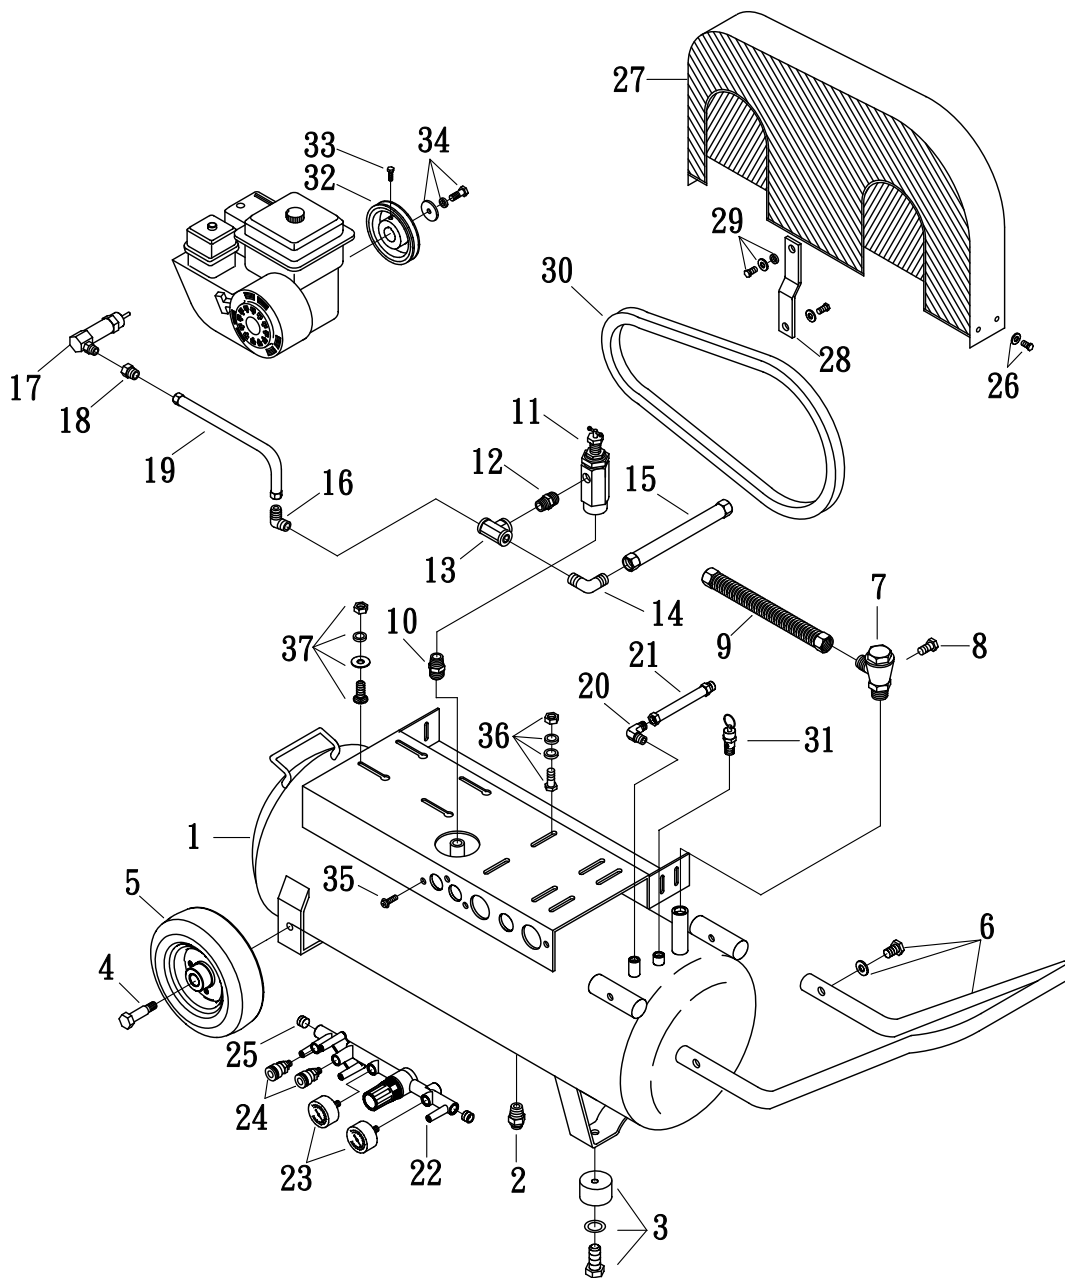

MODEL : PUN-5520G (Receive Tank)

SPARE PARTS LIST

NO : MP-1304

REF. NO.	DESCRIPTION	PART NO.	QTY.	REF. NO.	DESCRIPTION	PART NO.	QTY.
1	Air tank	3401A047	1	20	Exhaust elbow	2N06-03T03HS	1
2	Drain valve	2405011	1	21	Tube	2T06-035	1
3	Rubber pad set	2433015A	2	22	Regulator	2408028	1
4	Tank wheel bolt	2418005	2	23	Pressure gauge	2D12-20D14KS	2
5	Tank wheel	2402032B	2	24	Quick coupler	07MS01/4M-B	2
6	Grip set	3432080A-A	1	25	Plug	2B14-ST02E	2
7	Check valve	2414025T	1	26	Hexagon bolt set	3B00-FM08*015W	5
8	Plug	2N33-001	1	27	Belt guard	3426013A	1
9	Exhaust tube set	3B2-04*440	1	28	Bracket	3427043	1
10	Bushing	2N01-002	1	29	Hexagon bolt set	3B00-SM06*020VW	1
11	Pilot unloader valve	2407007	1	30	V-belt	2N31-A50	1
12	Nipple	2N01-01N01N	1	31	Pressure relief valve	2406018A	1
13	Brass 3-way pipe	2N03-C111NF	1	32	Engine plly	3PGF-035A1W0615	1
14	Exhaust elbow	2N06-01T02H	1	33	Hexagon bolt	2B07-SM08*16	2
15	Unloading tube set	3B2-02*300N	1	34	Hexagon bolt set	3B00-FW025S*10VW	1
16	Elbow	2N16-C01TW02M	1	35	Hexagon bolt	2B00-FM06*016W	4
17	Idling device	2423030	1	36	Motor feet blot set	3B08-FM08*42-G	4
18	Idling device nut	2B23-CW02FPU	1	37	Motor feet blot set	3B08*FM08*30-M	4
19	Tube	3T03-W02*0350G	1