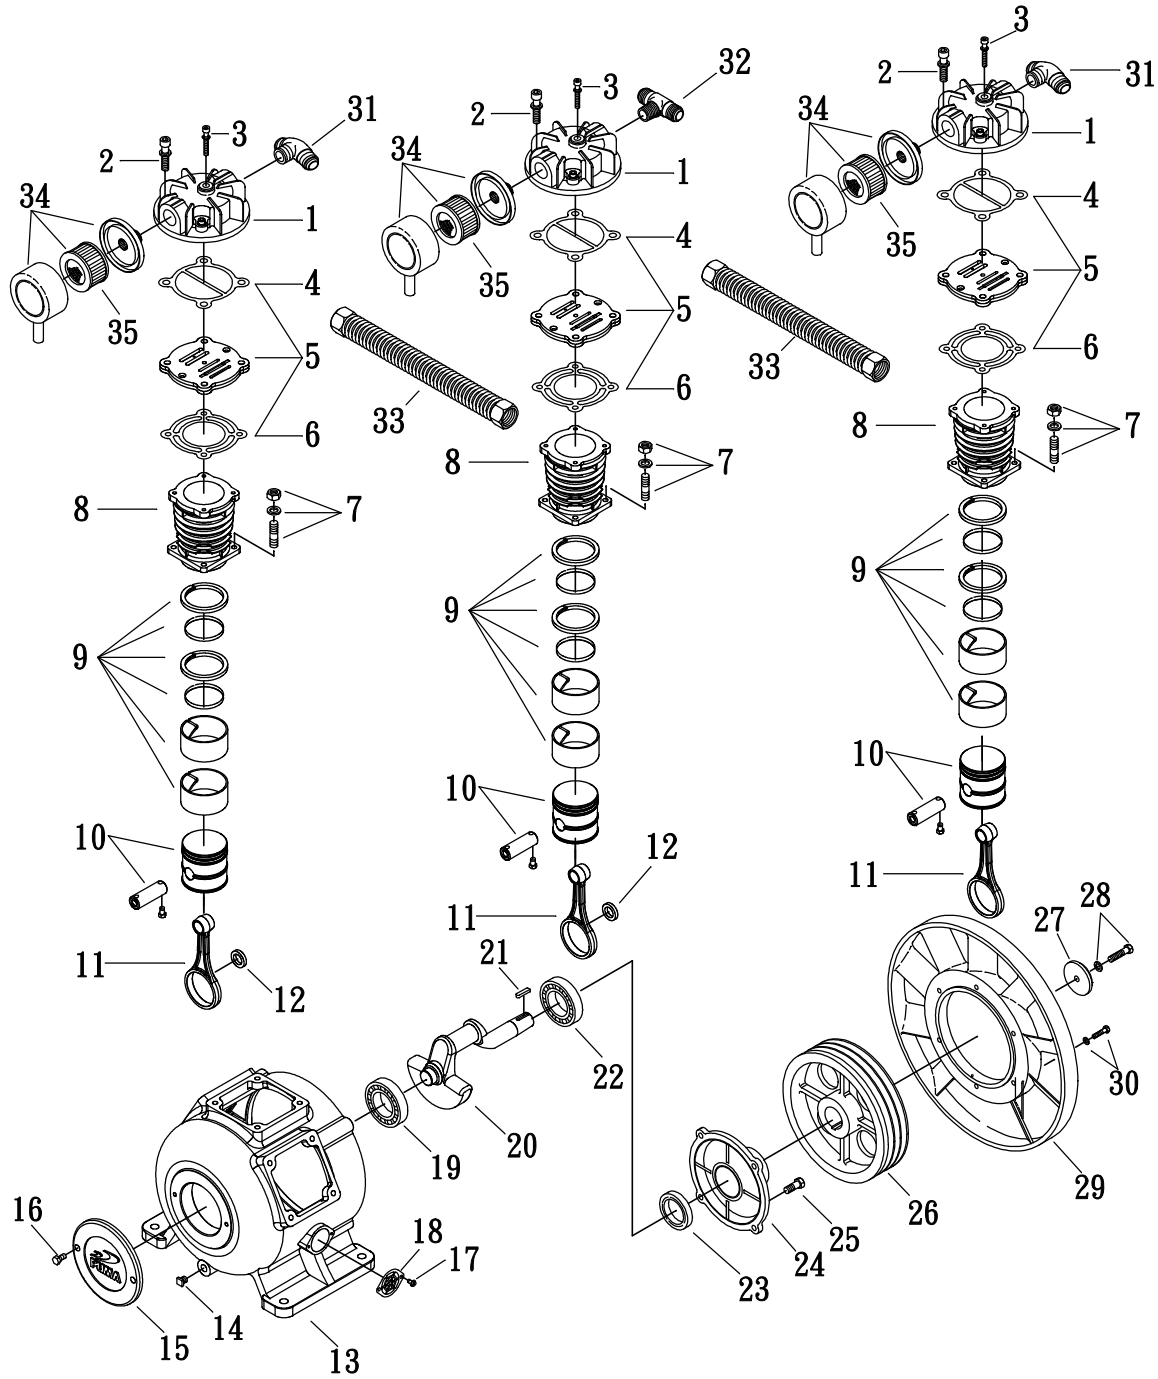

MODEL : BF10

SPARE PARTS LIST

NO : MP-1412

REF. NO.	DESCRIPTION	PART NO.	QTY.	REF. NO.	DESCRIPTION	PART NO.	QTY.
1	Cylinder head	3101085A	3	19	Bearing	2N35-6308LLU	1
2	Allen bolt set	3B01-M10*055V	12	20	Crankshaft & balancer	3304112	1
3	Allen bolt set	3B01-M06*052Z	4	21	Pulley key	2N47-10*8*40	1
4	Cylinder head gasket	2G01-029C	3	22	Oil seal	2N50-TC43*68*12	1
5	Inlet&Exhaust valve assembly	3B13-K95A95	3	23	Bearing	2N35-6309LLU	1
6	Valve seat gasket	2G03-020C	3	24	Rear bearing seat	3311043	1
7	Double head screw	3B11-003-A	12	25	Hexagon bolt	2B00-SM10*025	4
8	Cylinder	3201095	3	26	Pulley	3PBF-115B243	1
9	Piston ring set	3B32-BF5090	3	27	Plate washer	2B34-13*75*13	1
10	Piston set	3B31-BF5090	3	28	Hexagon bolt set	3B00-SM12*050V	1
11	Rod set	3B33-BF50	3	29	Fly wheel	3PBF-516*228	1
12	Bushing	3156103	2	30	Hexagon bolt set	3B00-SM08*035AV	6
13	Crankcase	3301145	1	31	Exhaust three way pipe	2N09-10H10T10H3	2
14	Oil draining plug	2N33-002	1	32	Exhaust three way pipe	2N09-10H10T10H4	1
15	Front cover	3309052A	1	33	Exhaust tube set	3B2-10*270	2
16	Hexagon bolt	2B00-SM08*025	2	34	Air filter	2140011	3
17	Bolt	2B02-FM5*010WB	4	35	Filter element	2142009	3
18	Breather cover set	2321010	2				