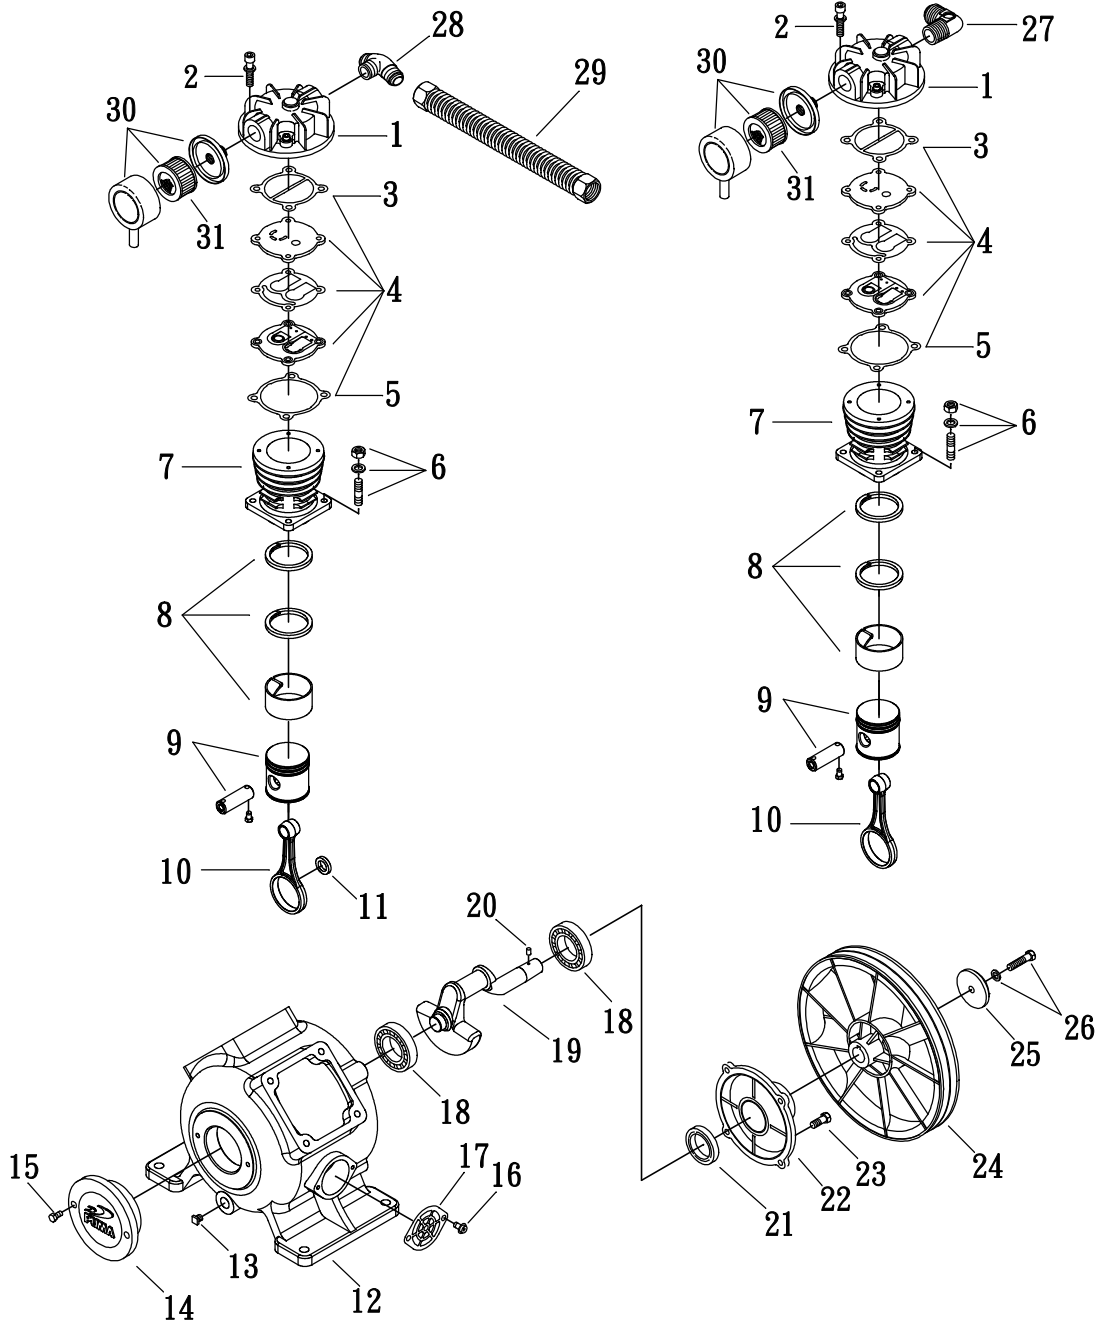

MODEL : BF2

SPARE PARTS LIST

NO : MP-1412

REF. NO.	DESCRIPTION	PART NO.	QTY.	REF. NO.	DESCRIPTION	PART NO.	QTY.
1	Cylinder head	3101084A	2	17	Breather cover	2321010	1
2	Allen bolt set	3B01-M06*040V	8	18	Bearing	2N35-6205LLU	2
3	Cylinder head gasket	2G01-015C	2	19	Crankshaft & balancer	3304110	1
4	Inlet&Exhaust valve assembly	3B13-AC0765Y	2	20	Pulley key	2N47-63*09	1
5	Valve seat gasket	2G03-010H	2	21	Oil seal	2N50-TC24*47*07	1
6	Double head screw	3B11-001-A	8	22	Rear bearing seat	3311041	1
7	Cylinder	3201096	2	23	Hexagon bolt	2B00-SM08*025	4
8	Piston ring set	3B32-BF2065	2	24	Pulley	3PBF-125A124	1
9	Piston set	3B31-BF2065	2	25	Plate washer	2B30-08*35*35	1
10	Rod set	3B33-BF20	2	26	Hexagon bolt	3B00-SM08*035AV	1
11	Bushing	3156102	1	27	Exhaust elbow	2N06-04T04HC	1
12	Crankcase	3301143	1	28	Exhaust three way pipe	2N09-04H04T04H1C	1
13	Oil draining plug	2N33-002	1	29	Exhaust tube set	3B2-04*290	1
14	Front cover	3309050A	1	30	Air filter	2140038	2
15	Hexagon bolt	2B00-SM06*020	2	31	Filter element	2142021	2
16	Hexagon bolt	2B00-FM5*010WB	2				