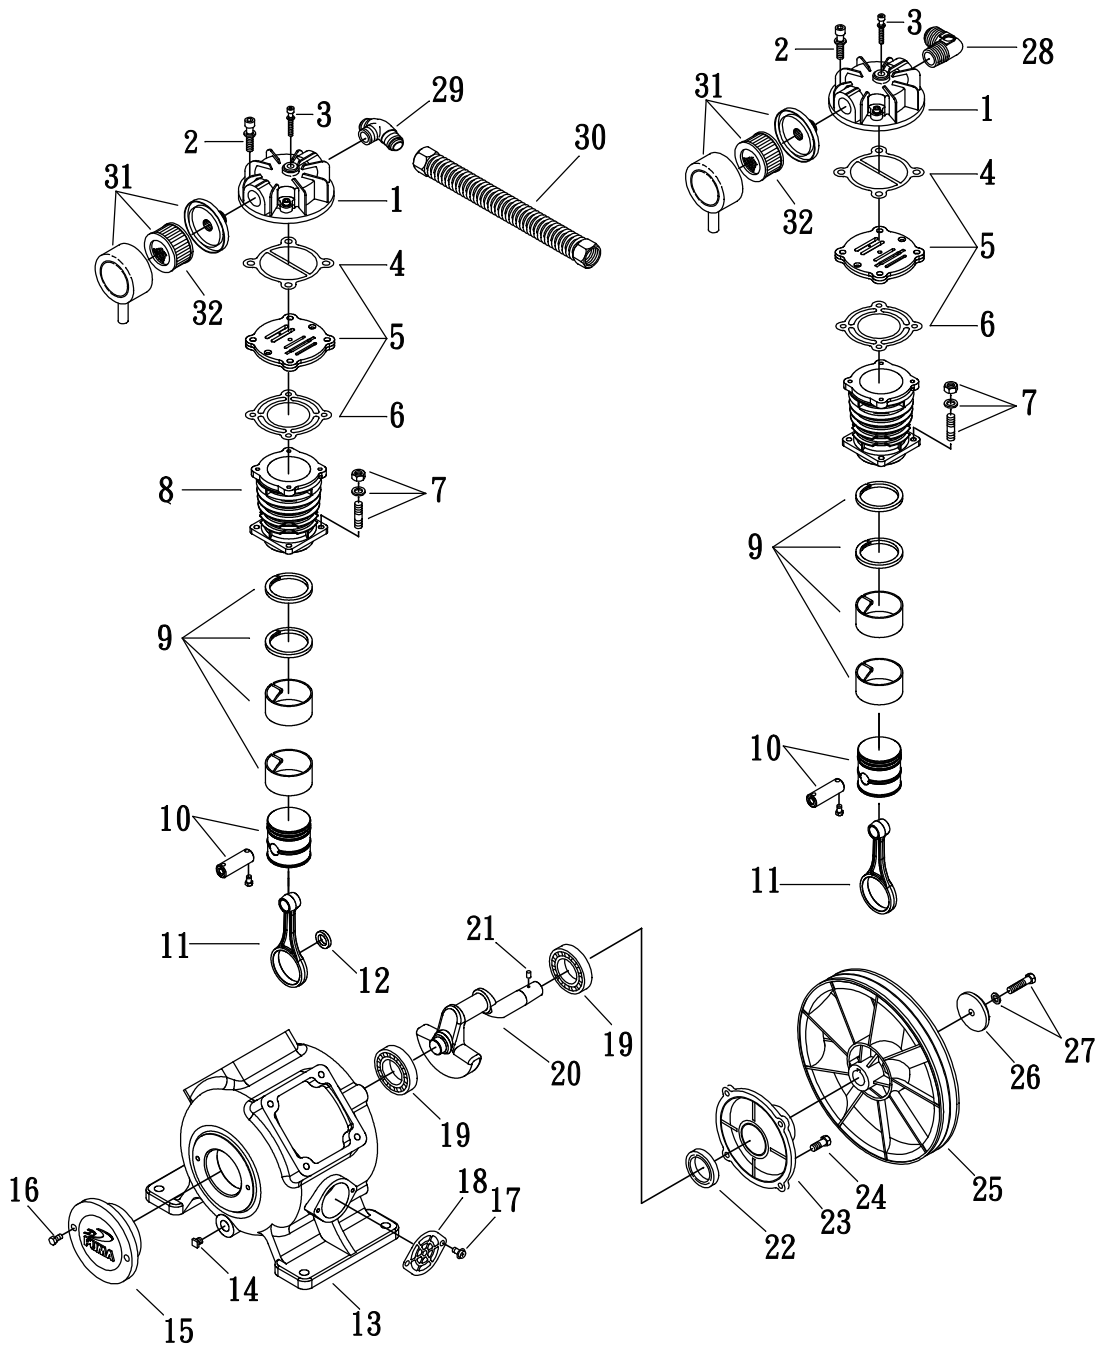

MODEL : BF5

SPARE PARTS LIST

NO : MP-1412

REF. NO.	DESCRIPTION	PART NO.	QTY.	REF. NO.	DESCRIPTION	PART NO.	QTY.
1	Cylinder head	3101085A	2	17	Bolt	2B00-FM5*010WB	4
2	Allen bolt set	3B01-M10*050V	8	18	Breather cover set	2321010	2
3	Allen bolt set	3B01-M06*052Z	2	19	Bearing	2N35-6307LLU	2
4	Cylinder head gasket	2G01-029C	2	20	Crankshaft & balancer	3304111	1
5	Inlet&Exhaust valve assembly	3B13-K95A95	2	21	Pulley key	2N47-63*09	1
6	Valve seat gasket	2G03-020C	2	22	Oil seal	2N50-TC30*50*11	1
7	Double head screw set	3B11-003-A	8	23	Rear bearing seat	3311042	1
8	Cylinder	3201095	2	24	Hexagon bolt	2B00-SM10*025	4
9	Piston ring set	3B32-BF5090	2	25	Pulley	3PBF-160A230	1
10	Piston set	3B31-BF5090	2	26	Plate washer	2B34-13*52*14	1
11	Rod set	3B33-BF50	2	27	Hexagon bolt	3B00-SM12*050V	1
12	Bushing	3156103	1	28	Exhaust elbow	2N06-10T10H	1
13	Crankcase	3301144	1	29	Exhaust three way pipe	2N09-10H10T10H3	1
14	Oil draining plug	2N33-002	1	30	Exhaust tube set	3B2-10*420	1
15	Front cover	3309051A	1	31	Air filter	2140009	2
16	Hexagon bolt	2B00-SM08*025	2	32	Filter element	2142002	2