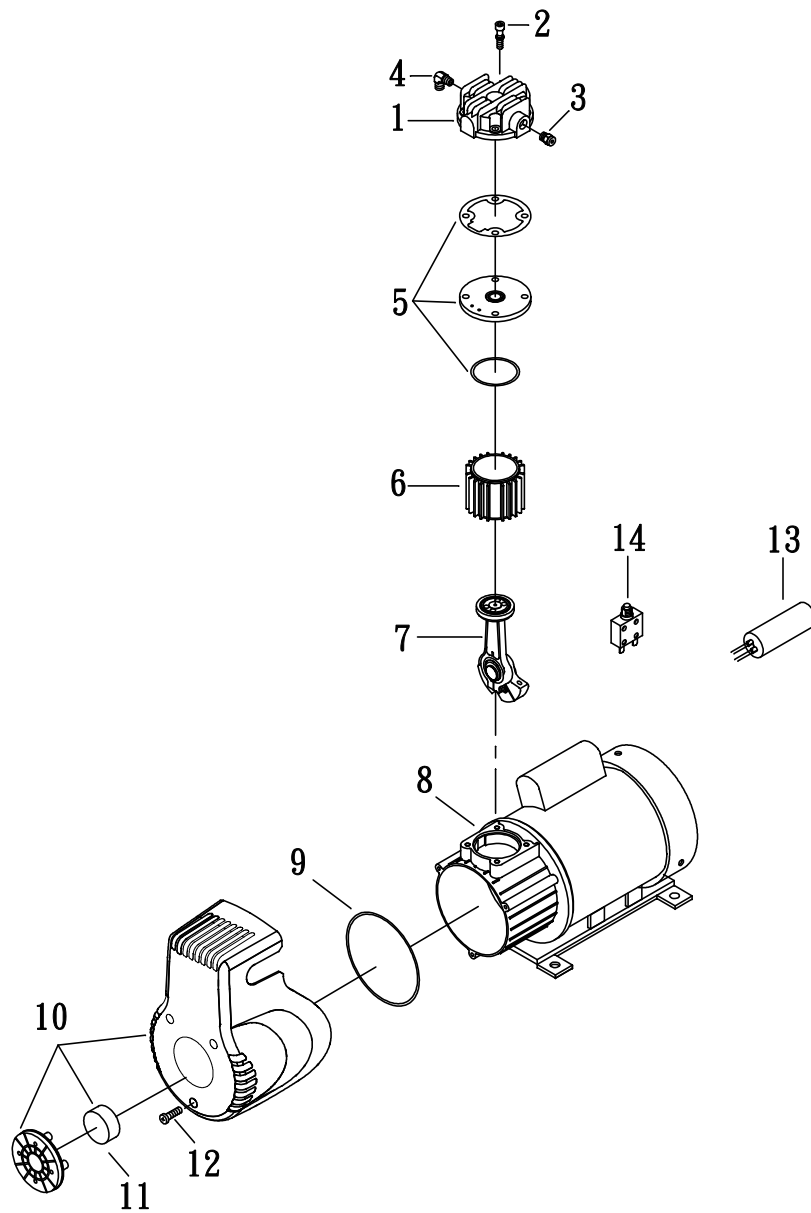

MODEL :LA57

SPARE PARTS LIST

NO : MP-1412

REF. NO.	DESCRIPTION	PART NO.	QTY.	REF. NO.	DESCRIPTION	PART NO.	QTY.
1	Cylinder head	3101096H	1	8	Motor set	3B8-MB5702S	1
2	Allen bolt set	3B01-M06*080V	4	9	Front cover gasket	2G07-009	1
3	Auto relief valve	2409003	1	10	Shroud	2428036	1
4	Exhaust elbow	2N06-02T03HL	1	11	Filter element	2142014	1
5	Exhaust valve seat set	3B11-A9000A	1	12	Bolt	2B02-FM5*015	3
6	Cylinder	3201065	1	13	Running capacitor	2E27-030F2535	1
7	Rod set	3B34-MB57	1	14	Circuit breaker	2E25-08A	1