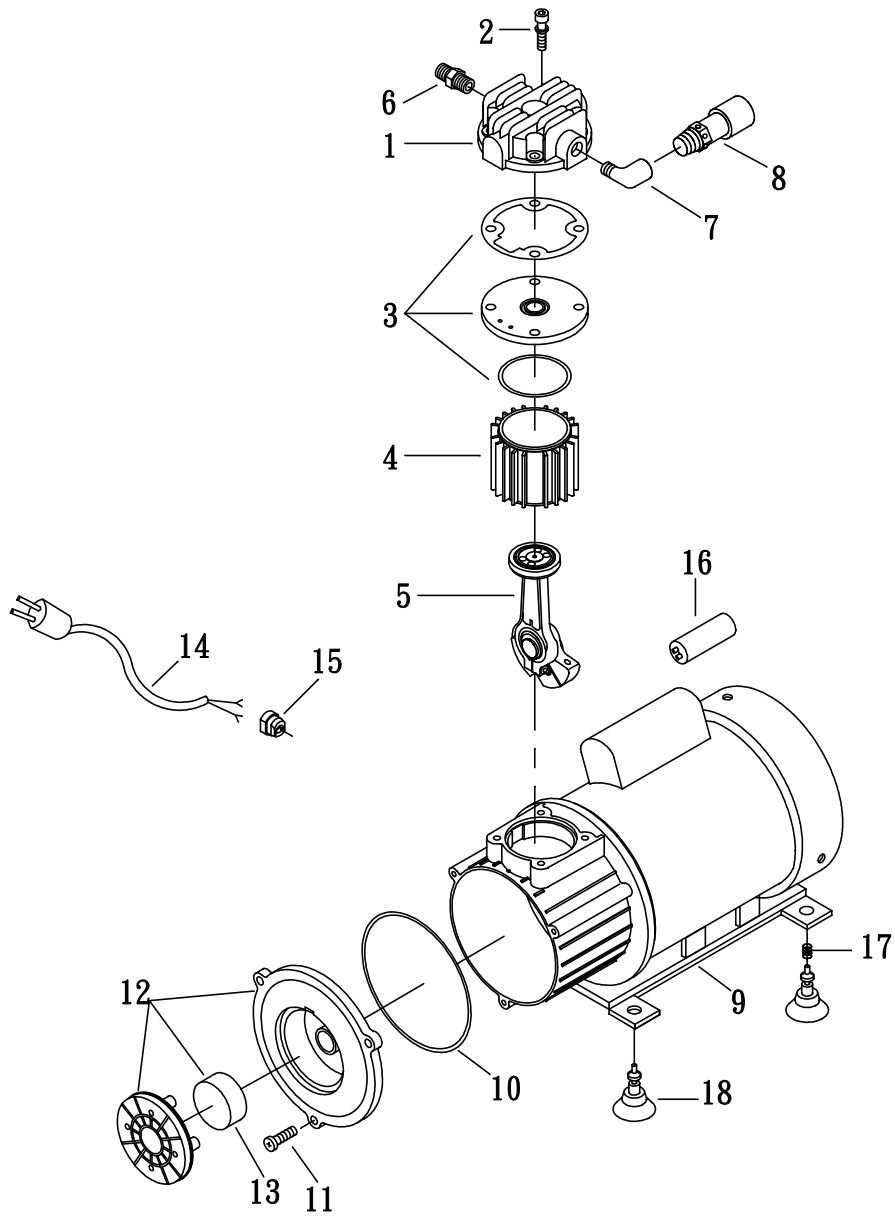

MODEL: LA75

SPARE PARTS LIST

NO : MP-1412

REF. NO.	DESCRIPTION	PART NO.	QTY.	REF. NO.	DESCRIPTION	PART NO.	QTY.
1	Cylinder head	3101096H	1	10	Front cover gasket	2G07-009	1
2	Allen bolt set	3B01-M06*080V	4	11	Bolt	2B02-FM5*015	3
3	Exhaust valve seat set	3B11-A9000A	1	12	Air filter set	2140022	1
4	Cylinder	3201061	1	13	Filter element	2142014	1
5	Rod set	3B34-A9000B	1	14	Power cable	2E01-012T	1
6	Nipple	2N01-02T02NC	1	15	Strain relief bushing	2E04-010	1
7	Exhaust elbow	2N08-02T02TEC	1	16	Running capacitor	2E28-300F1240	1
8	Unloading valve	2409108	1	17	Spring	2S06-001	2
9	Motor set	3B8-MB7502SI	1	18	Rubber pad	2433010	4