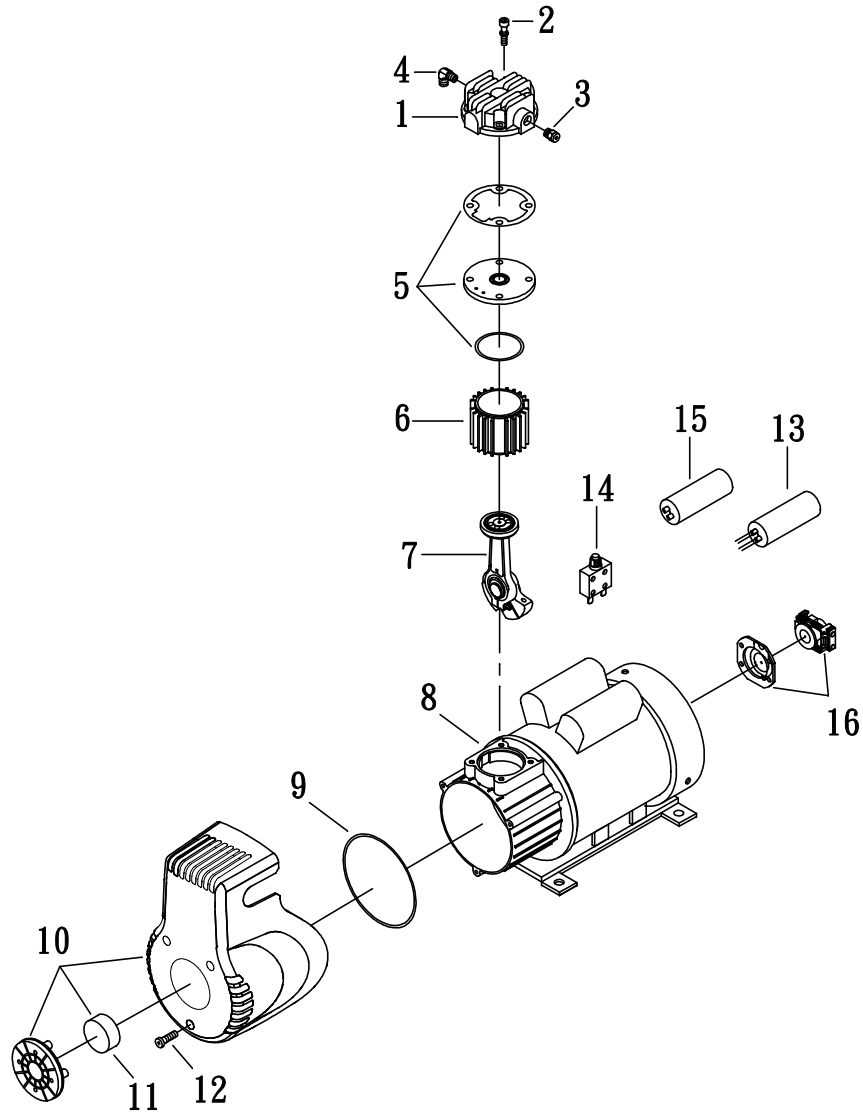

MODEL : LA90

SPARE PARTS LIST

NO : MP-1412

REF. NO.	DESCRIPTION	PART NO.	QTY.	REF. NO.	DESCRIPTION	PART NO.	QTY.
1	Cylinder head	3101096	1	9	Front cover gasket	2G07-009	1
2	Allen bolt set	3B01-M06*080V	4	10	Shroud	2428036	1
3	Auto relief valve	2409003	1	11	Filter element	2142014	1
4	Exhaust elbow	2N06-02T03HL	1	12	Bolt	2B02-FM5*015	3
5	Exhaust valve seat set	3B11-A9000A	1	13	Running capacitor	2E27-060F2540	1
6	Cylinder	3201061	1	14	Circuit breaker	2E25-18A	1
7	Rod set	3B34-A9000	1	15	Starting capacitor	2E28-300F1240	1
8	Motor set	3B8-MB9002S	1	16	Centrifugal switch set	2E24-14062P	1