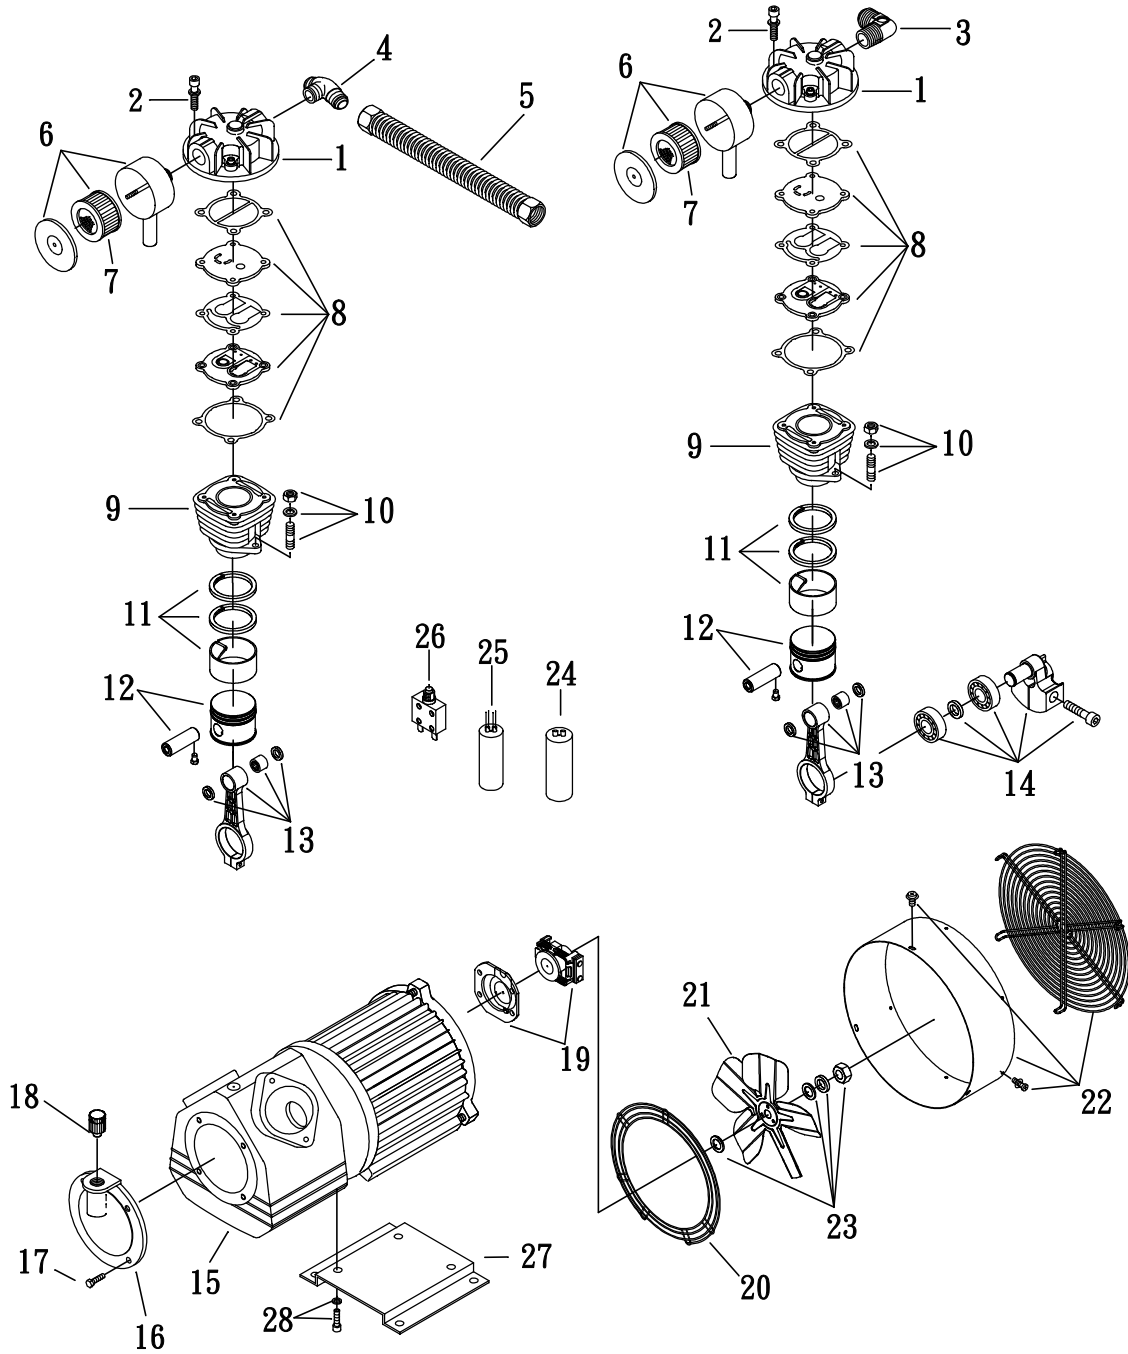

MODEL : PF3

SPARE PARTS LIST

NO : MP-1412

REF. NO.	DESCRIPTION	PART NO.	QTY.	REF. NO.	DESCRIPTION	PART NO.	QTY.
1	Cylinder head	3101084AB	2	15	Motor set	3B8-PF4002H	1
2	Allen bolt set	3B01-M06*040V	8	16	Front cover	3309020F	1
3	Exhaust elbow	2N06-04T04HC	1	17	Bolt	2B00-FM06*015	4
4	Exhaust three way pipe	2N09-04H04T04H1	1	18	Breather cover	2321008	1
5	Tube set	3B2-04*215	1	19	Centrifugal switch set	2E24-19084P	1
6	Air filter	2140038	2	20	Fan net	2E31-002	1
7	Filter element	2142021	2	21	Cooling fan	3336043	1
8	Inlet&Exhaust valve assembly	3B13-AC0763Y	2	22	Fan cover set	3337020-A	1
9	Cylinder	3201099	2	23	Nut set	3B20-FM14*P15VW	1
10	Double head screw	3B11-008-A	4	24	Starting capacitor	2E28-300F2535	1
11	Piston ring set	3B32-PF2055	2	25	Running capacitor	2E27-070F2540	1
12	Piston set	3B31-PF2055	2	26	Thermal protector	2E25-16A	1
13	Rod set	3315070B	1	27	Motor seat	3421013	1
14	Crankshaft & bearing set	3304122B	1	28	Allen bolt set	3B01-M08*020V	4