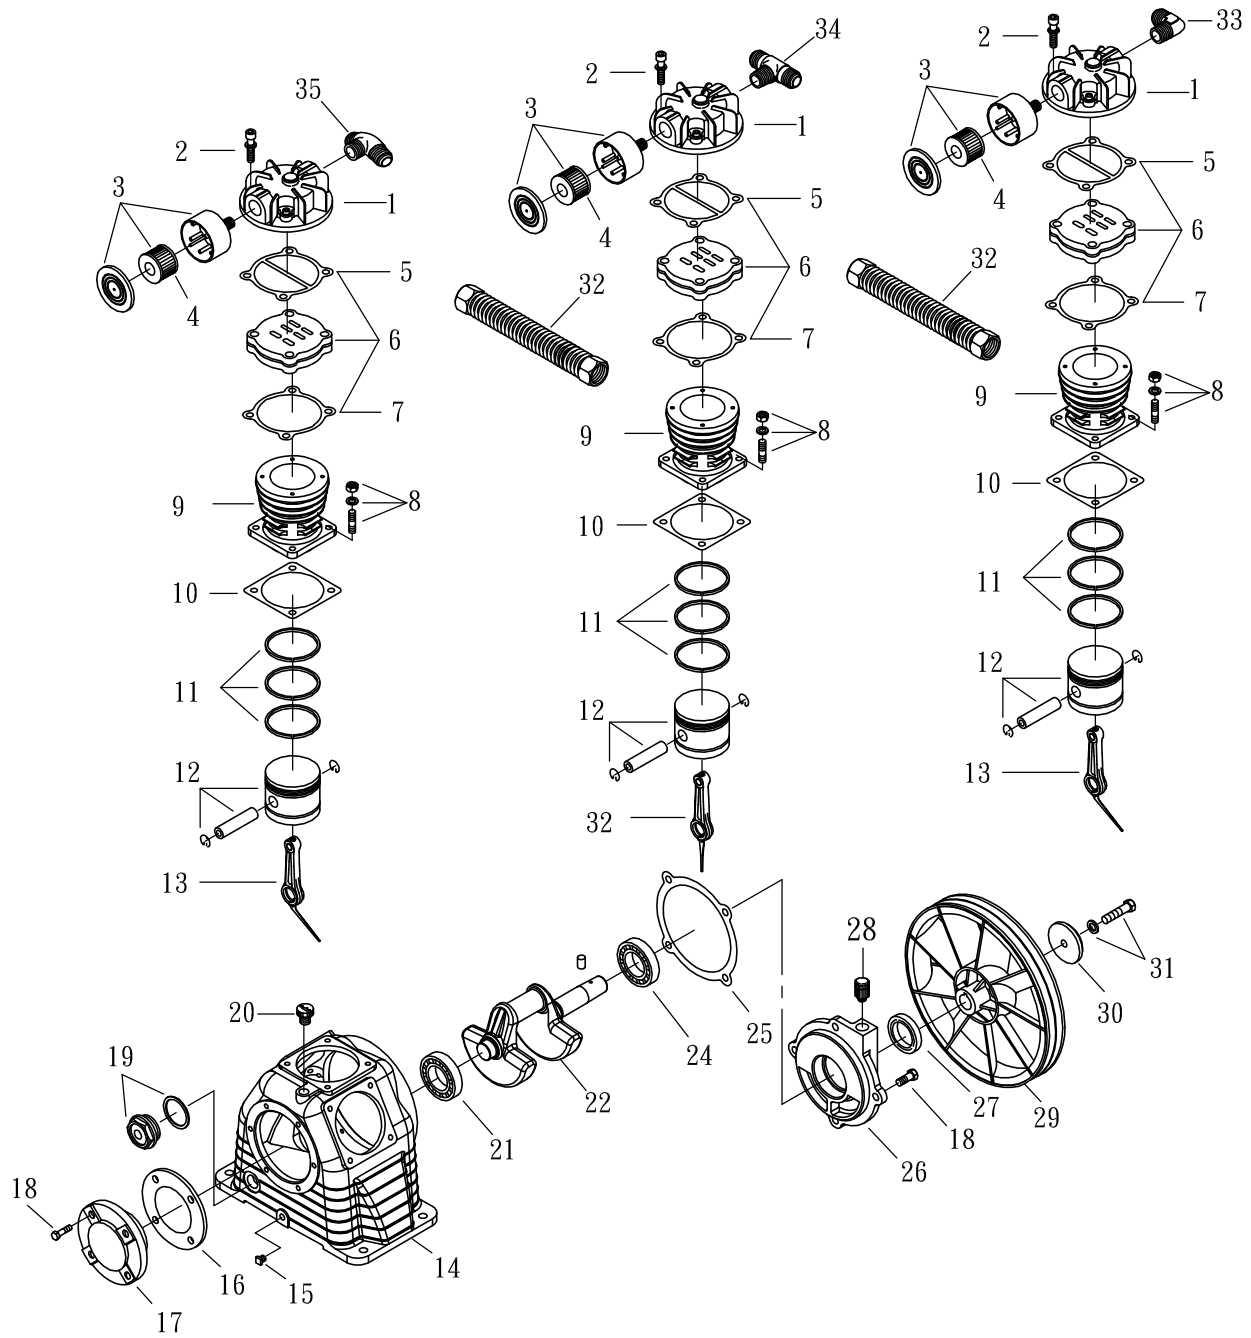

MODEL : CK40

SPARE PARTS LIST

NO : MP-1401

REF. NO.	DESCRIPTION	PART NO.	QTY.	REF. NO.	DESCRIPTION	PART NO.	QTY.
1	Cylinder head	3101084A	3	19	Oil sight gauge set	2303022B	1
2	Allen bolt set	3B01-M06*040V	12	20	Oil filling plug set	2319003A	1
3	Air filter set	2140020A	3	21	Bearing	2N35-6205	1
4	Filter element	2142013	3	22	Crankshaft & balancer	3304101	1
5	Cylinder head gasket	2G01-015C	3	23	Rod set	3B33-CT30M	1
6	In. & Ex. valve assembly	3B13-K5065C	3	24	Bearing	2N35-6205Z	1
7	Valve seat gasket	2G03-010H	3	25	Bearing seat gasket	2G06-008	1
8	Double head screw set	3B11-001-A	12	26	Bearing seat	3311034	1
9	Cylinder	3201083	3	27	Oil seal	2N50-TC24*47*07	1
10	Cylinder gasket	2G04-003	3	28	Breathing cover	2321008	1
11	Piston ring set	3B32-65N	3	29	Pulley	3PBF-125A124	1
12	Piston set	3B31-65N	3	30	Plate washer	2B30-08*35*35	1
13	Rod set	3B33-CT30L	2	31	Hexagon bolt set	2B00-SM08*035AV	1
14	Crankcase	3301121	1	32	Exhaust tube set	3B2-04*195	2
15	Oil draining plug	2N33-002	1	33	Exhaust elbow	2N06-04T04H	1
16	Front cover gasket	2G05-020	1	34	Exhaust 3-way pipe	2N09-04H04T04H4	1
17	Front cover	3309044A	1	35	Exhaust 3-way pipe	2N09-04H04T06H2	1
18	Hexagon bolt	2B00-SM08*020	8				