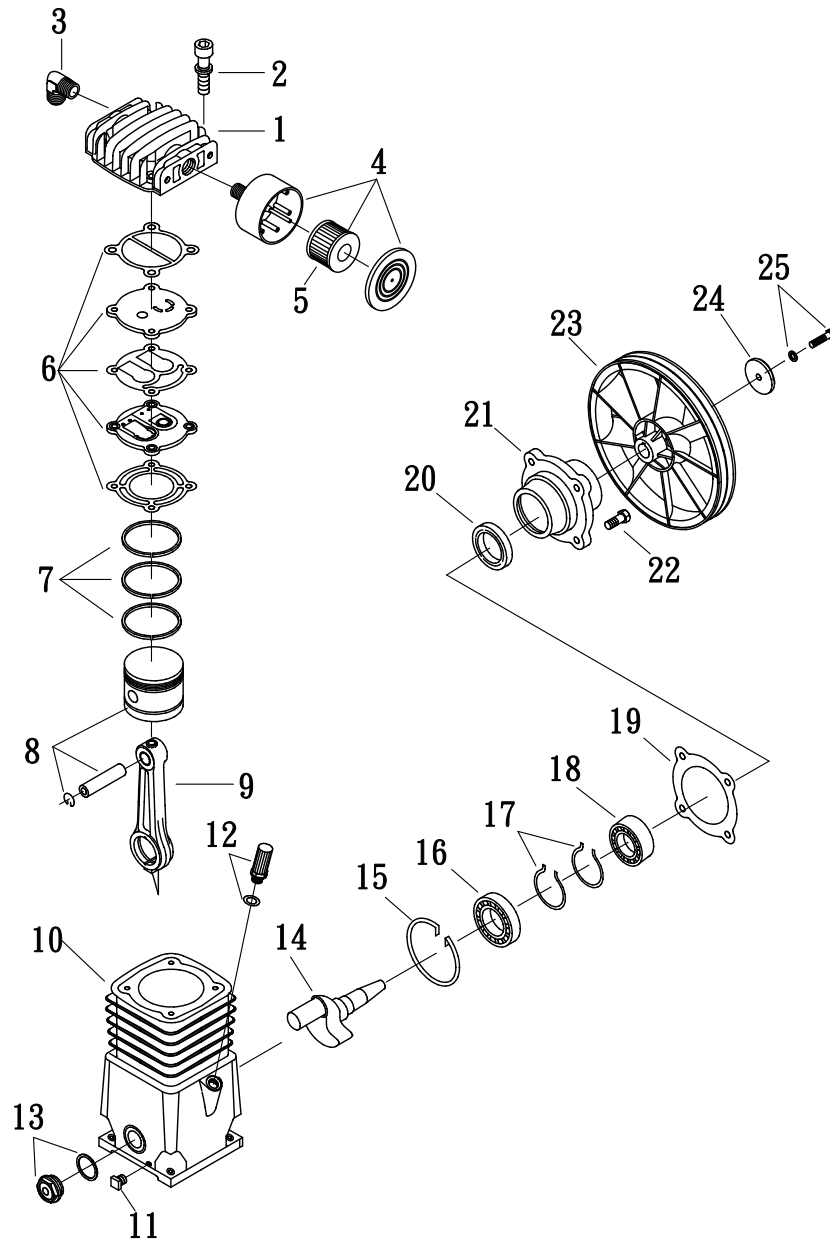

MODEL : PK20

SPARE PARTS LIST

NO : MP-1101

REF. NO.	DESCRIPTION	PART NO.	QTY.	REF. NO.	DESCRIPTION	PART NO.	QTY.
1	Cylinder head	3101042	1	14	Crankshaft & balancer	3304075A	1
2	Allen bolt set	3B01-M06*040V	4	15	Bearing snap ring	2N43-021	1
3	Elbow	2N06-04T04H	1	16	Bearing	2N35-6205	1
4	Air filter set	2140019A	1	17	Crankshaft snap ring	2N42-S24	2
5	Filter element	2142013	1	18	Bearing	2N35-6004Z	1
6	In. & Ex. valve assembly	3B13-AC0765C	1	19	Bearing seat gasket	2G06-009	1
7	Piston ring set	3B32-65N	1	20	Oil seal	2N50-TC20*35*07	1
8	Piston set	3B31-65N	1	21	Bearing seat	3311028A	1
9	Rod	2315041	1	22	Hexagon bolt	2B00-SM06*020	4
10	Crankcase	3301053	1	23	Pulley	3PBF-075A120	1
11	Oil draining plug	2N33-001	1	24	Plate washer	2B30-08*35*35	1
12	Breather set	2339009A	1	25	Hexagon bolt set	3B00-SM08*030V	1
13	Oil sight gauge set	2303021B	1				