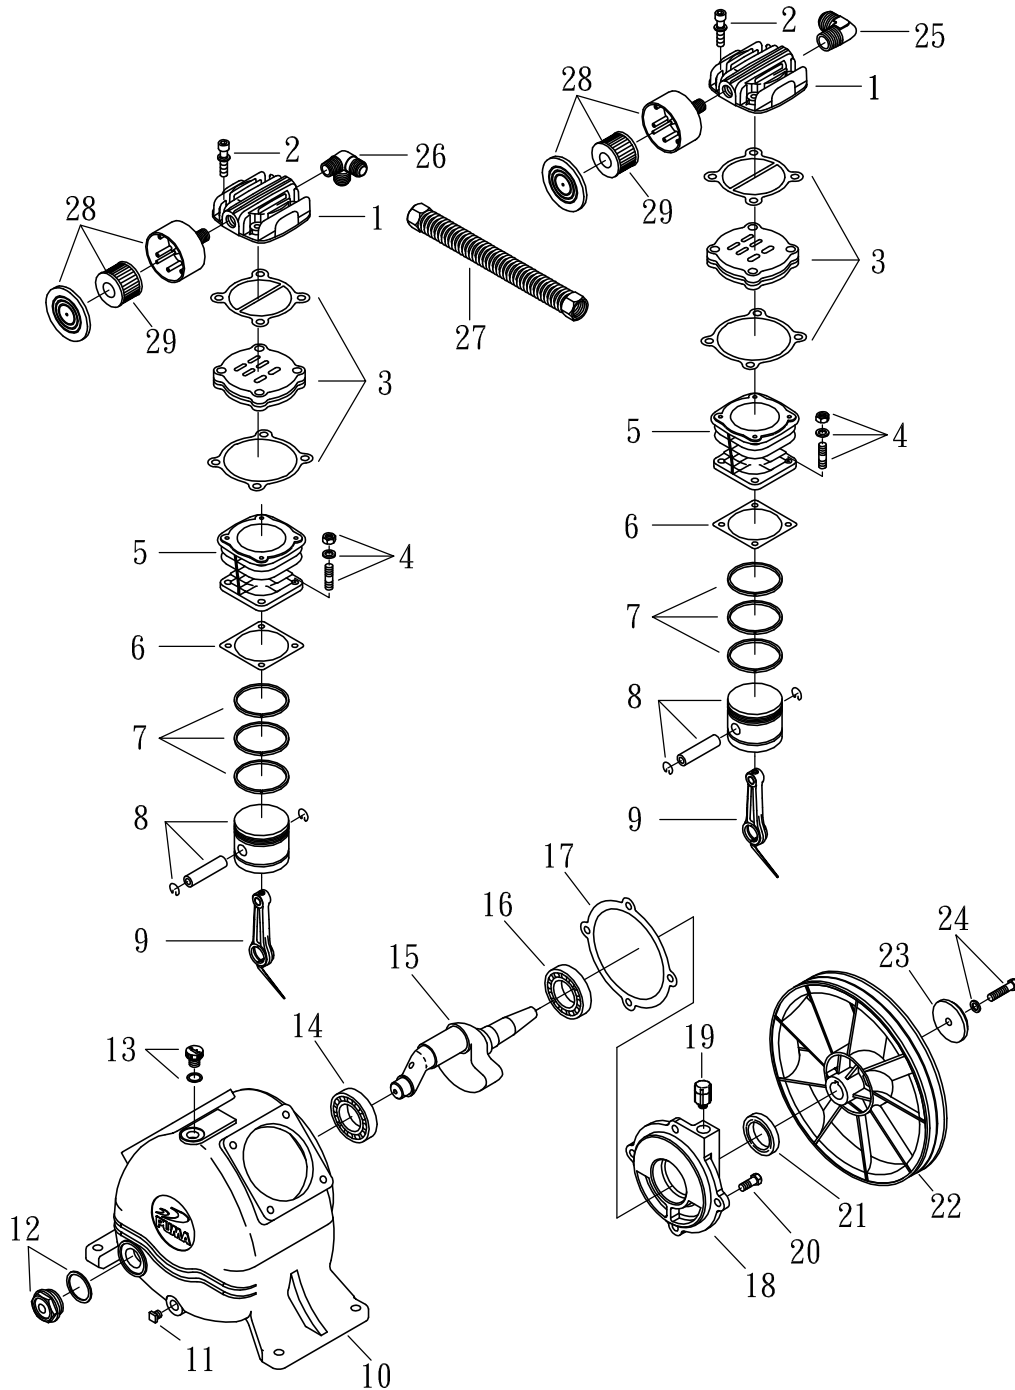

MODEL : PP60

SPARE PARTS LIST

NO : MP-1204

REF. NO.	DESCRIPTION	PART NO.	QTY.	REF. NO.	DESCRIPTION	PART NO.	QTY.
1	Cylinder head	3101052	2	16	Bearing	2N35-6205Z	1
2	Allen bolt set	3B01-M06*035V	8	17	Rear bearing seat gasket	2G06-008	1
3	In. & Ex. valve assembly	3B13-K5065C	2	18	Rear bearing seat	3311034	1
4	Double head screw set	3B11-001-A	8	19	Breathing cover	2321008	1
5	Cylinder	3201035G	2	20	Hexagon bolt	2B00-SM08*020	4
6	Cylinder gasket	2G04-003	2	21	Oil seal	2N50-TC24*47*07	1
7	Piston ring set	3B32-65N	2	22	Pulley	3PBF-105A124	1
8	Piston set	3B31-65N	2	23	Plate washer	2B30-08*35*35	1
9	Rod set	3B33-H20601	2	24	Hexagon bolt set	3B00-SM08*035AV	1
10	Crankcase	3301125	1	25	Exhaust elbow	2N06-04T04H	1
11	Oil draining plug	2N33-002	1	26	Exhaust three way pipe	2N09-04H04T04H1	1
12	Oil sight gauge set	2303022B	1	27	Exhaust tube set	3B2-04*230	1
13	Oil filling plug set	2319003A	1	28	Air filter set	2140019A	2
14	Bearing	2N35-6204	1	29	Filter element	2142013	2
15	Crankshaft & balancer	3304038	1				