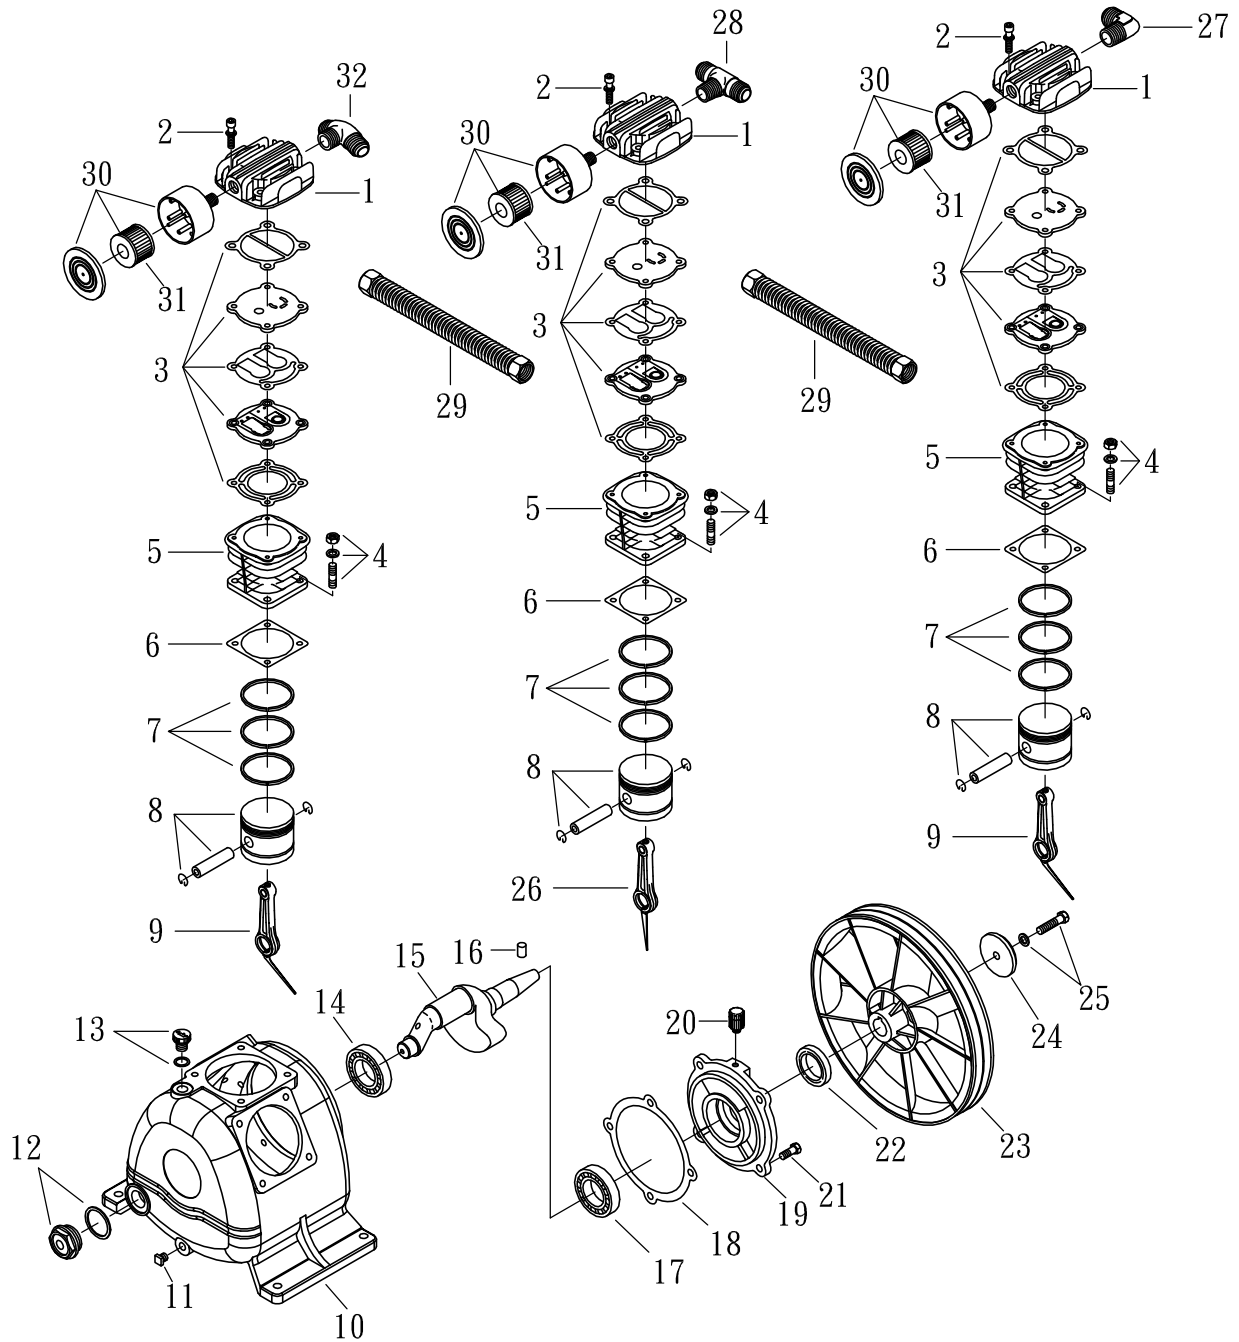

MODEL : PP65

SPARE PARTS LIST

NO : MP-1401

REF. NO.	DESCRIPTION	PART NO.	QTY.	REF. NO.	DESCRIPTION	PART NO.	QTY.
1	Cylinder head	3101052	3	17	Bearing	2N35-6205Z	1
2	Allen bolt set	3B01-M06*040V	12	18	Bearing seat gasket	2G06-008	1
3	Inlet&Exhaust valve assembly	3B13-AC0765C	3	19	Bearing seat	3311036	1
4	Double head screw set	3B11-001-A	12	20	Breathing cover	2321008	1
5	Cylinder	3201035G	3	21	Hexagon bolt	2B00-SM08*020	4
6	Cylinder gasket	2G04-003	3	22	Oil seal	2N50-TC24*47*07	1
7	Piston ring set	3B32-65N	3	23	Pulley	3PBF-105A224	1
8	Piston set	3B31-65N	3	24	Plate washer	2B30-08*35*35	1
9	Rod set	3B33-H2048	2	25	Hexagon bolt set	3B00-SM08*035AV	1
10	Crankcase	3301140	1	26	Rod set	3B33-H2037	1
11	Oil draining plug	2N33-002	1	27	Exhaust elbow	2N06-04T04H	1
12	Oil sight gauge set	2303022B	1	28	Exhaust 3-way pipe	2N09-04H04T04H4	1
13	Oil filling plug set	2319003A	1	29	Exhaust tube	3B2-04*195	2
14	Bearing	2N35-6205	1	30	Air filter	2140019A	3
15	Crankshaft & balancer	3304046	1	31	Filter element	2142013	3
16	Pulley key	2N47-63*09	1	32	Exhaust 3-way pipe	2N09-04H04T04H2	1