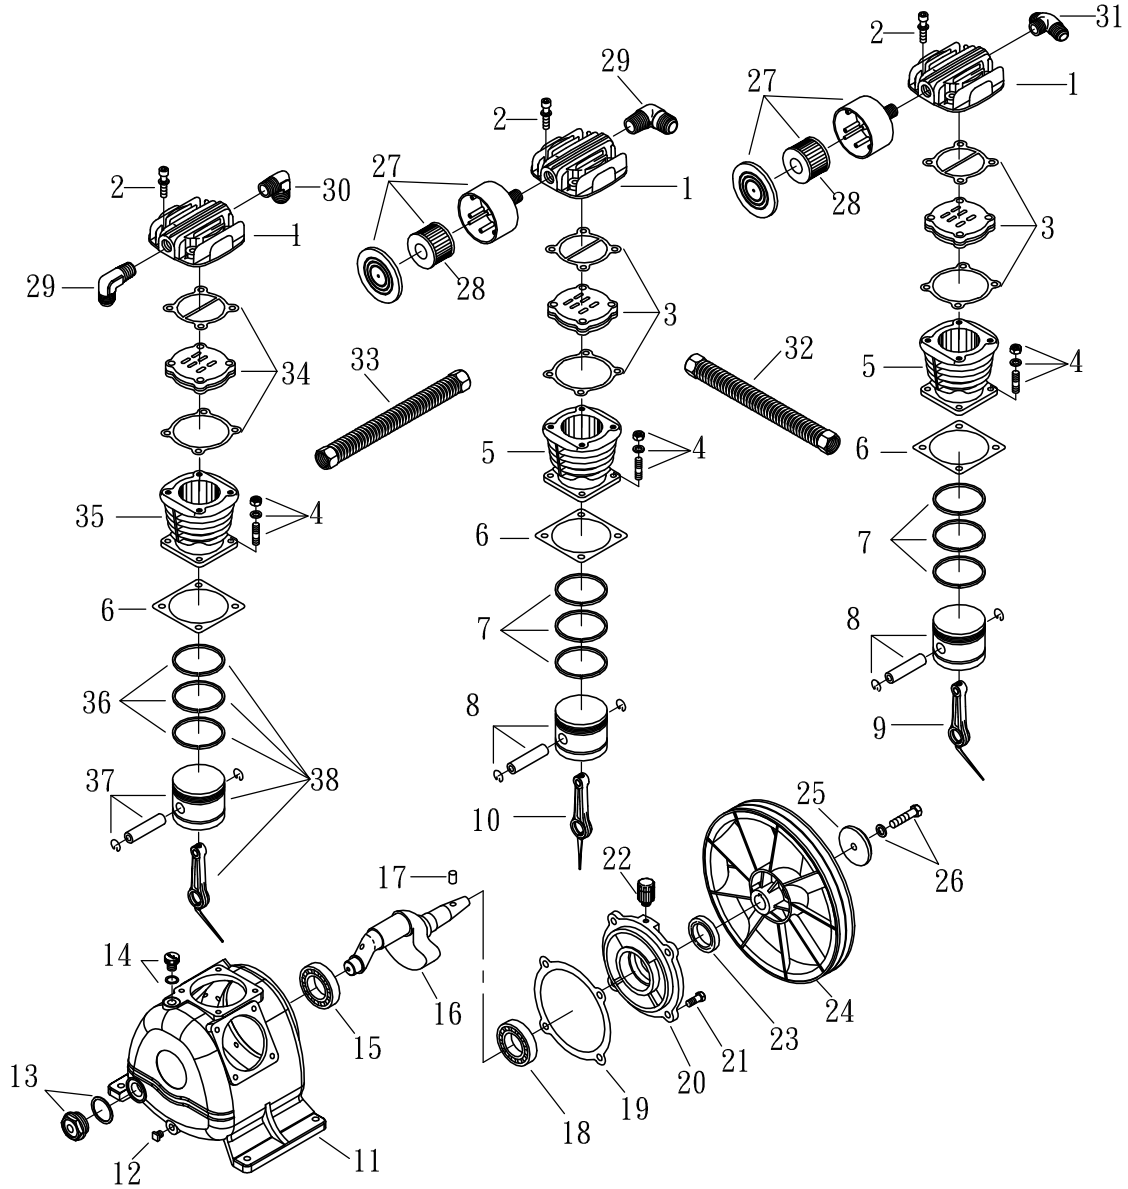

MODEL : TE30

SPARE PARTS LIST

NO : MP-1306

REF. NO.	DESCRIPTION	PART NO.	QTY.	REF. NO.	DESCRIPTION	PART NO.	QTY.
1	Cylinder head	3101052	3	20	Bearing seat	3311036	1
2	Allen bolt set	3B01-M06*040V	12	21	Hexagon bolt	2B00-SM08*020	4
3	In. & Ex. valve assembly	3B13-K5065C	2	22	Breathing cover	2321008	1
4	Double head screw	3B11-001-A	12	23	Oil seal	2N50-TC24*47*07	1
5	Cylinder	3201035G	2	24	Pulley	3PBF-125A124	1
6	Cylinder gasket	2G04-003	3	25	Plate washer	2B30-08*35*35	1
7	Piston ring set	3B32-65N	2	26	Hexagon bolt set	3B00-SM08*035AV	1
8	Piston set	3B31-65N	2	27	Air filter set	2140019A	2
9	Rod set	3B33-H2048	1	28	Filter element	2142013	2
10	Rod set	3B33-H2037	1	29	Exhaust elbow	2N06-04T04H	2
11	Crankcase	3301140	1	30	Exhaust elbow	2N06-04T04H02NL	1
12	Oil draining plug	2N33-002	1	31	Exhaust 3-way pipe	2N09-04H04T04H2	1
13	Oil sight gauge set	2303022B	1	32	Exhaust tube set	3B2-04*205	1
14	Oil filling plug set	2319003A	1	33	Exhaust tube set	3B2-04*440	1
15	Bearing	2N35-6205	1	34	In. & Ex. valve assembly	3B13-K5051C	1
16	Crankshaft & balancer	3304046	1	35	Cylinder	3201039	1
17	Pulley key	2N47-63*09	1	36	Piston ring set	3B32-51	1
18	Bearing	2N35-6205Z	1	37	Piston set	3B31-TK2351	1
19	Bearing seat gasket	2G06-008	1	38	Piston & rod assembly	3B3-TK23	1