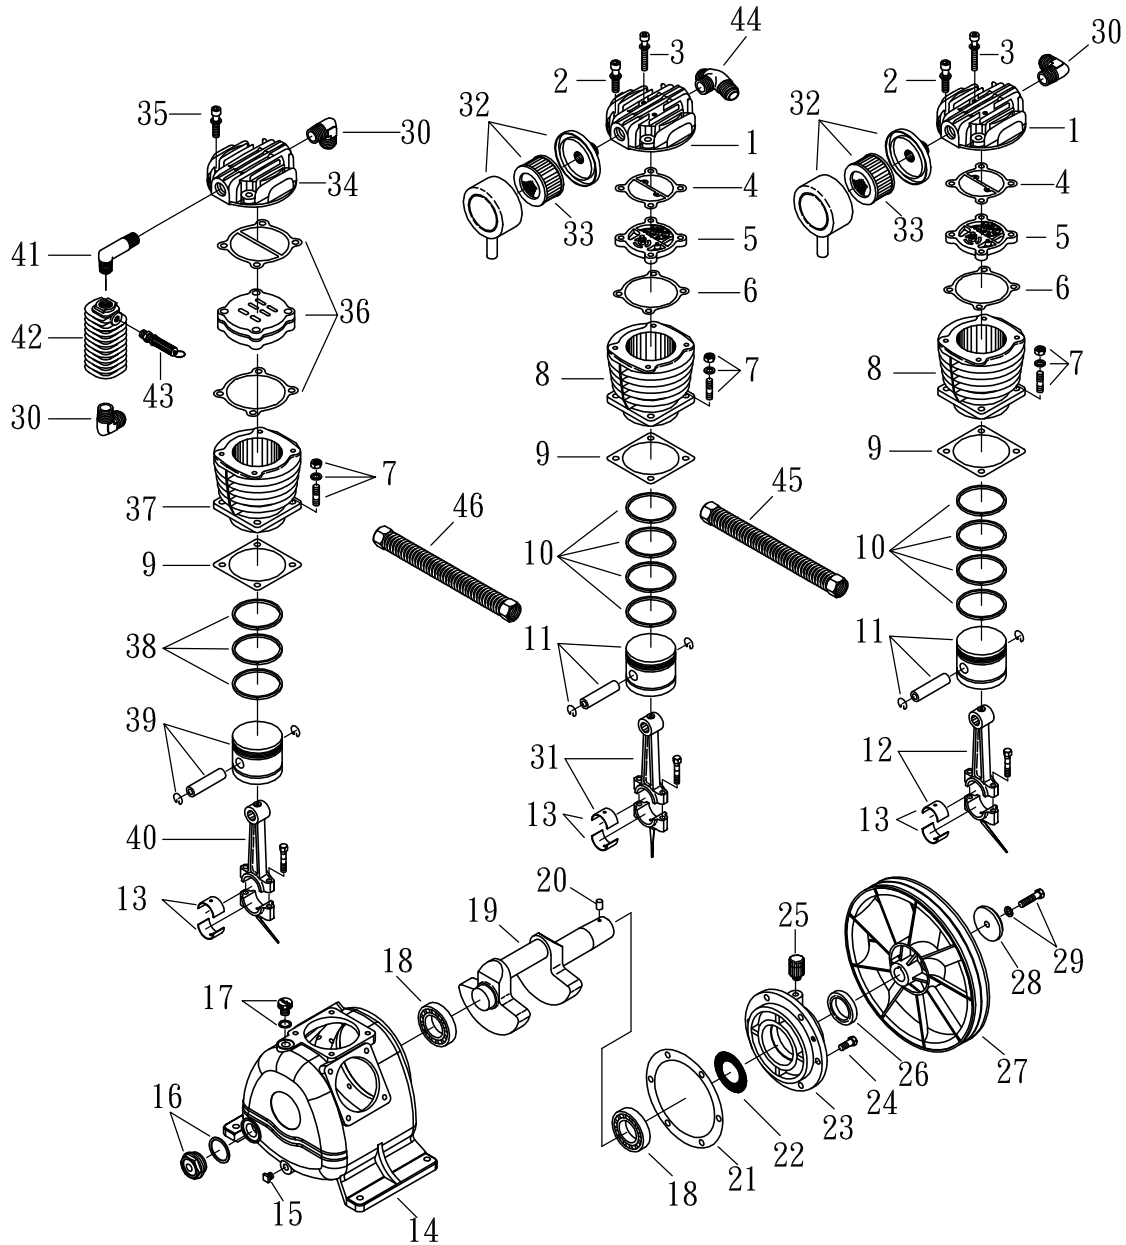

MODEL : TK50

SPARE PARTS LIST

NO : MP-1102

| REF. NO. | DESCRIPTION | PART NO. | QTY. | REF. NO. | DESCRIPTION | PART NO. | QTY. |
|----------|------------------------------|---------------|------|----------|--------------------------|-----------------|------|
| 1 | Cylinder head | 3101018 | 2 | 24 | Hexagon bolt | 2B00-SM10*025 | 6 |
| 2 | Allen bolt set | 3B01-M10*050V | 8 | 25 | Breathing cover | 2321008 | 1 |
| 3 | Allen bolt set | 3B01-M06*055Z | 4 | 26 | Oil seal | 2N50-TC30*50*11 | 1 |
| 4 | Cylinder head gasket | 2G01-011C | 2 | 27 | Pulley | 3PBF-145A230 | 1 |
| 5 | Inlet&Exhaust valve assembly | 3B13-AP80 | 2 | 28 | Pulley washer | 2B34-13*52*14 | 1 |
| 6 | Valve seat gasket | 2G03-005C | 2 | 29 | Hexagon bolt set | 3B00-SM12*050V | 1 |
| 7 | Double head screw set | 3B11-003-A | 12 | 30 | Exhaust elbow | 2N06-06T06H | 3 |
| 8 | Cylinder | 3201015 | 2 | 31 | Rod set | 3B33-P2337 | 1 |
| 9 | Cylinder gasket | 2G04-009 | 3 | 32 | Air filter | 2140009 | 2 |
| 10 | Piston ring set | 3B32-80N | 2 | 33 | Filter element | 2142002 | 2 |
| 11 | Piston set | 3B31-80L | 2 | 34 | Cylinder head | 3101043 | 1 |
| 12 | Rod set | 3B33-P2346 | 1 | 35 | Allen bolt set | 3B01-M06*040V | 4 |
| 13 | Crank rod bush(2 pieces) | 2316001-B | 3 | 36 | In. & Ex. valve assembly | 3B13-K5065C | 1 |
| 14 | Crankcase | 3301127 | 1 | 37 | Cylinder | 3201029 | 1 |
| 15 | Oil draining plug | 2N33-002 | 1 | 38 | Piston ring set | 3B32-65N | 1 |
| 16 | Oil sight gauge set | 2303022B | 1 | 39 | Piston set | 3B31-T65 | 1 |
| 17 | Oil filling plug set | 2319004A | 1 | 40 | Rod set | 3B33-T5048 | 1 |
| 18 | Bearing | 2N35-6306 | 2 | 41 | Exhaust elbow | 2N06-06T06T85 | 1 |
| 19 | Crankshaft & balancer | 3304025 | 1 | 42 | Spart tank | 3125001 | 1 |
| 20 | Pulley key | 2N47-63*09 | 1 | 43 | Pressure relief valve | 2406020A | 1 |
| 21 | Rear bearing seat gasket | 2G06-002 | 1 | 44 | Exhaust three way pipe | 2N09-06H06T06H2 | 1 |
| 22 | Oil mesh | 2352002 | 1 | 45 | Exhaust tube set | 3B2-06*235 | 1 |
| 23 | Rear bearing seat | 3311003 | 1 | 46 | Exhaust tube set | 3B2-06*490 | 1 |