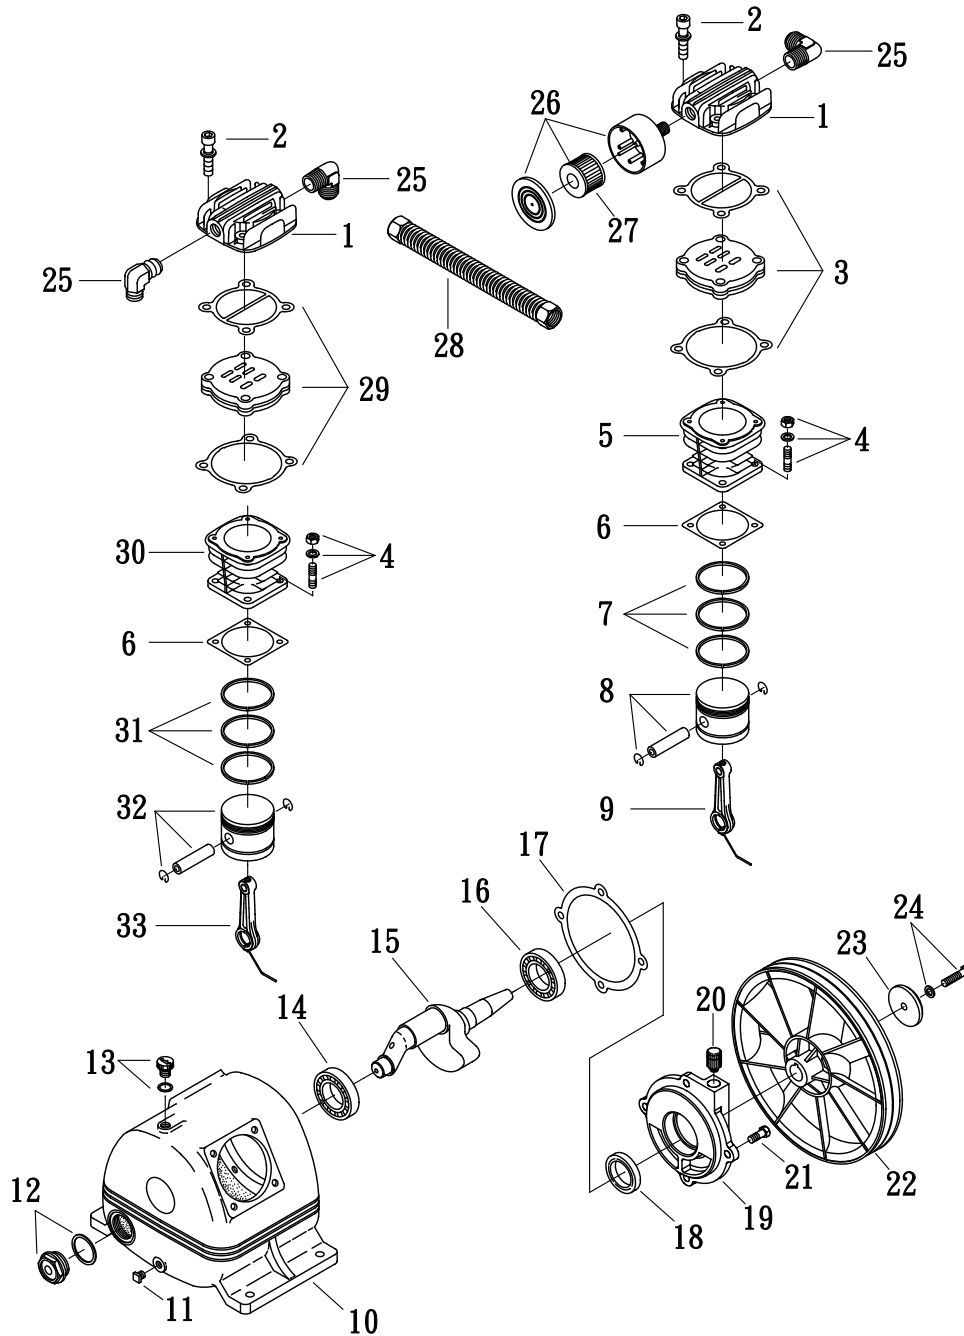

MODEL : TN30

SPARE PARTS LIST

NO : MP-1101

REF. NO.	DESCRIPTION	PART NO.	QTY.	REF. NO.	DESCRIPTION	PART NO.	QTY.
1	Cylinder head	3101052	2	18	Oil seal	2N50-TC24*47*07	1
2	Allen bolt set	3B01-M06*035V	8	19	Rear bearing seat	3311034	1
3	In. & Ex. valve assembly	3B13-K5065C	1	20	Breathing cover	2321008	1
4	Double head screw set	3B11-001-A	8	21	Hexagon bolt	2B00-SM08*020	4
5	Cylinder	3201035G	1	22	Pulley	3PBF-105A124	1
6	Cylinder gasket	2G04-003	2	23	Plate washer	2B30-08*35*35	1
7	Piston ring set	3B32-65N	1	24	Hexagon bolt set	3B00-SM08*035AV	1
8	Piston set	3B31-65N	1	25	Exhaust elbow	2N06-04T04H	3
9	Rod set	3B33-TK20L	1	26	Air filter set	2140019A	2
10	Crankcase	3301015	1	27	Filter element	2142013	2
11	Oil draining plug	2N33-001	1	28	Exhaust tube set	3B2-04*320	1
12	Oil sight gauge set	2303022B	1	29	In. & Ex. valve assembly	3B13-K5047C	1
13	Oil filling plug set	2319003A	1	30	Cylinder	3201087	1
14	Bearing	2N35-6204	1	31	Piston ring set	3B32-42N	1
15	Crankshaft & balancer	3304038	1	32	Piston set	3B31-T42N	1
16	Bearing	2N35-6205Z	1	33	Rod set	3B33-TK20H	1
17	Rear bearing seat gasket	2G06-008	1				